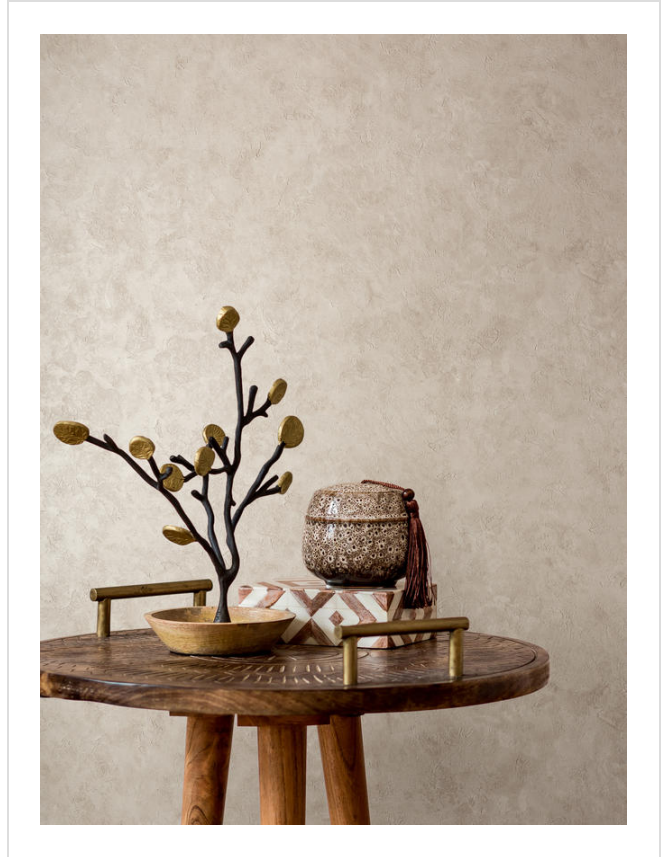

Cityscape

CIT SG0503

Designed by Stacy Garcia. Textured plaster. Coordinates with Highrise

All colours in Cityscape (15)

About Cityscape

STACY GARCIA
NEW YORK

Stacy Garcia is an internationally renowned interior product designer, having initially studied and designed textiles in the UK, Europe and the USA.

Cityscape is just one design from the Stacy Garcia®/New York portfolio and is inspired by the architecture and gritty textures of buildings old and new.

Each design tells a story influenced by the artisans, architecture, sights and sounds of her home town New York. Do have a look at other designs in this New York-inspired series: **Esplanade**, **Market Street**, **Brushwick**, **Minetta** and **Highrise**.

To learn more about Stacy Garcia - [please click here](#).

Cityscape is in our **White** binder

✉ My library needs updating. Please contact me

Specification

[Fabric backed vinyl wallcovering ▶](#)

137cm wide