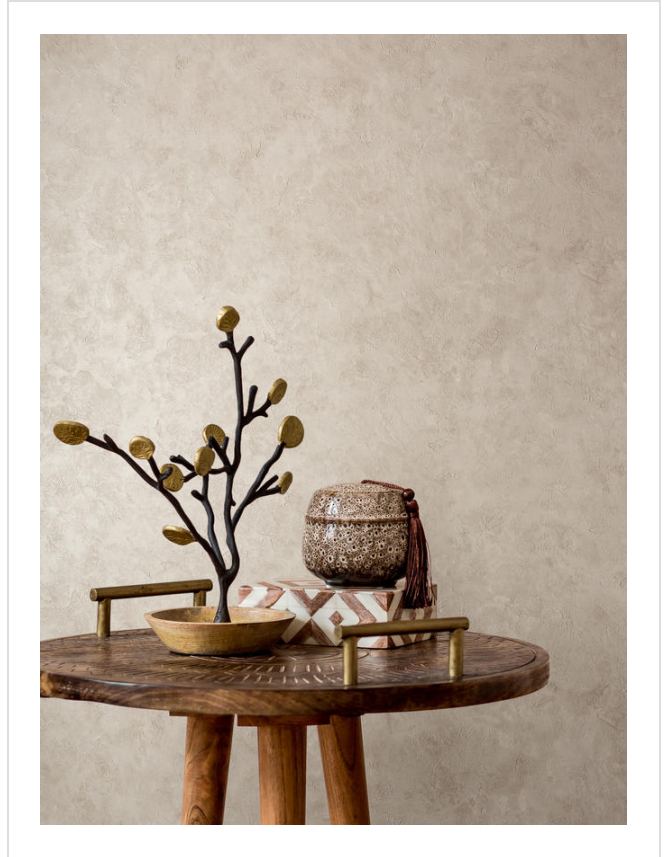

# Cityscape

CIT SG0505

Designed by Stacy Garcia. Textured plaster. Coordinates with Highrise

All colours in Cityscape (15)

## About Cityscape

STACY GARCIA  
NEW YORK

Stacy Garcia is an internationally renowned interior product designer, having initially studied and designed textiles in the UK, Europe and the USA.

Cityscape is just one design from the Stacy Garcia®/New York portfolio and is inspired by the architecture and gritty textures of buildings old and new.

Each design tells a story influenced by the artisans, architecture, sights and sounds of her home town New York. Do have a look at other designs in this New York-inspired series: *Esplanade*, *Market Street*, *Brushwick*, *Minetta* and *Highrise*.