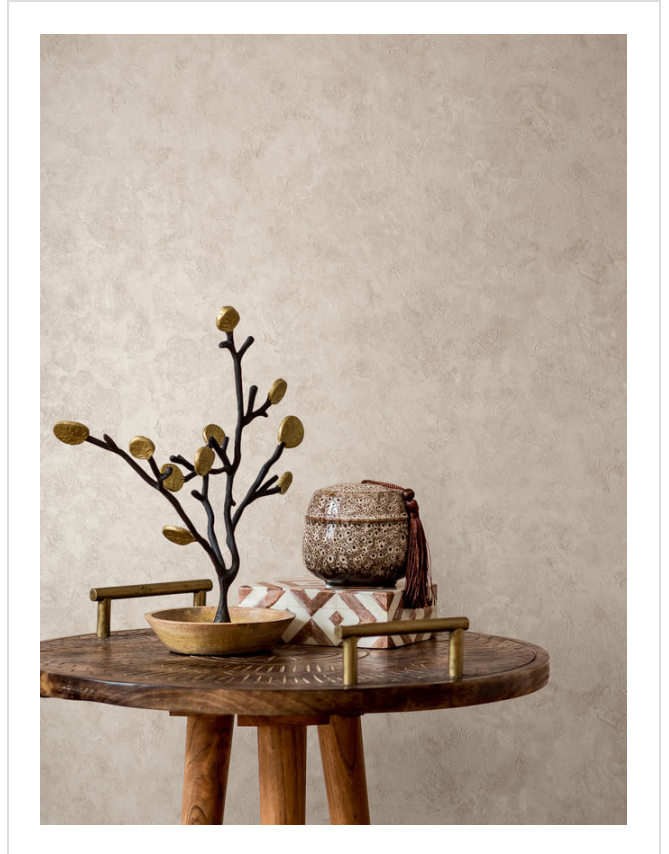

Cityscape

CIT SG0506

Designed by Stacy Garcia. Textured plaster. Coordinates with Highrise

All colours in Cityscape (15)

About Cityscape

STACY GARCIA
NEW YORK

Stacy Garcia is an internationally renowned interior product designer, having initially studied and designed textiles in the UK, Europe and the USA.

Cityscape is just one design from the Stacy Garcia®/New York portfolio and is inspired by the architecture and gritty textures of buildings old and new.

Each design tells a story influenced by the artisans, architecture, sights and sounds of her home town New York. Do have a look at other designs in this New York-inspired series: *Esplanade*, *Market Street*, *Brushwick*, *Minetta* and *Highrise*.

To learn more about Stacy Garcia - [please click here](#).

Cityscape is in our **White** binder

✉ My library needs updating. Please contact me

Specification

[Fabric backed vinyl wallcovering ▶](#)

137cm wide