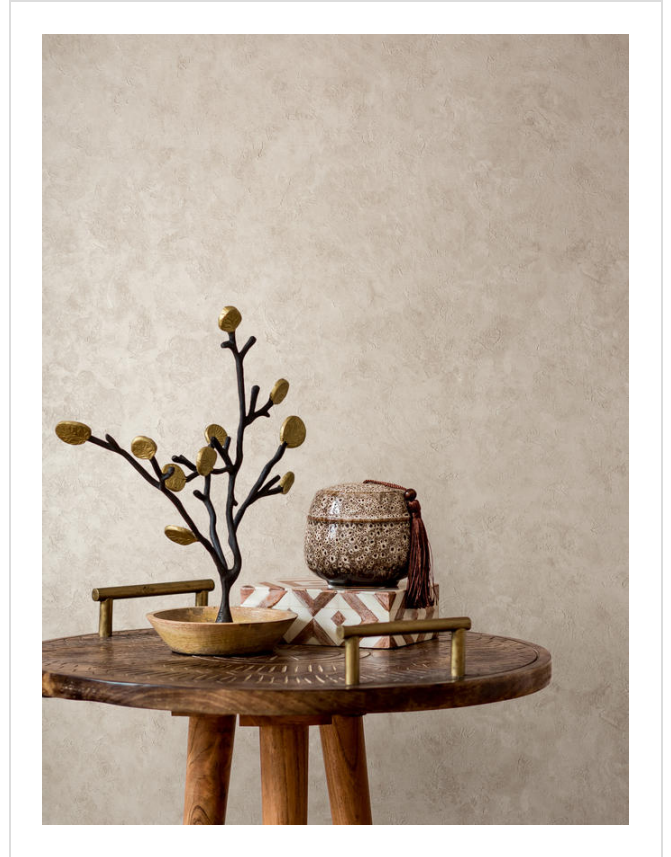

Cityscape

CIT SG0508

Designed by Stacy Garcia. Textured plaster. Coordinates with Highrise

All colours in Cityscape (15)

About Cityscape

STACY GARCIA
NEW YORK

Stacy Garcia is an internationally renowned interior product designer, having initially studied and designed textiles in the UK, Europe and the USA.

Cityscape is just one design from the Stacy Garcia®/New York portfolio and is inspired by the architecture and gritty textures of buildings old and new.

Each design tells a story influenced by the artisans, architecture, sights and sounds of her home town New York. Do have a look at other designs in this New York-inspired series: **Esplanade**, **Market Street**, **Brushwick**, **Minetta** and **Highrise**.

To learn more about Stacy Garcia - [please click here](#).

Cityscape is in our **White** binder

✉ My library needs updating. Please contact me

Specification

[Fabric backed vinyl wallcovering ▶](#)

137cm wide