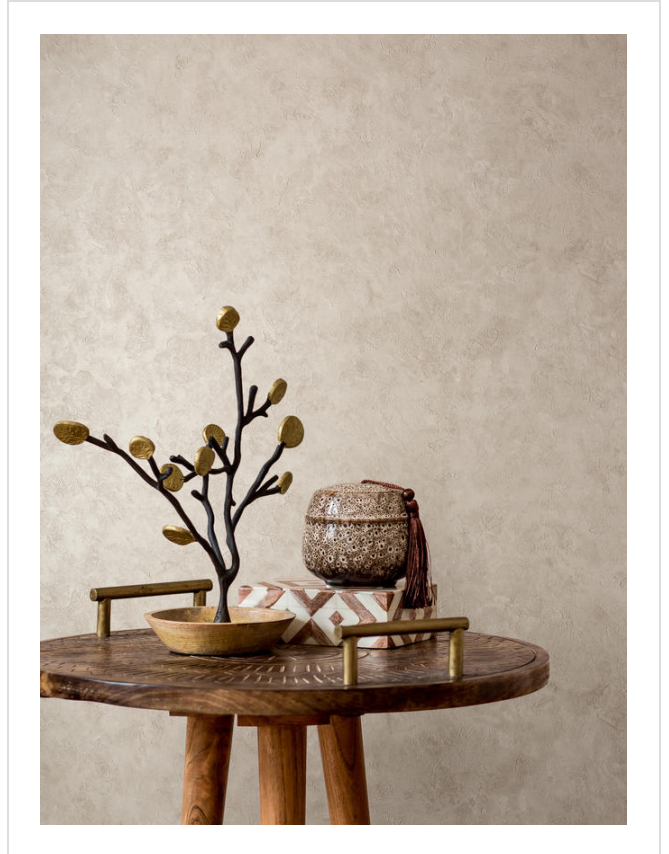

Cityscape

CIT SG0511

Designed by Stacy Garcia. Textured plaster. Coordinates with Highrise

All colours in Cityscape (15)

About Cityscape

STACY GARCIA
NEW YORK

Stacy Garcia is an internationally renowned interior product designer, having initially studied and designed textiles in the UK, Europe and the USA.

Cityscape is just one design from the Stacy Garcia®/New York portfolio and is inspired by the architecture and gritty textures of buildings old and new.

Each design tells a story influenced by the artisans, architecture, sights and sounds of her home town New York. Do have a look at other designs in this New York-inspired series: *Esplanade*, *Market Street*, *Brushwick*, *Minetta* and *Highrise*.

To learn more about Stacy Garcia - [please click here](#).

Cityscape is in our **White** binder

✉ My library needs updating. Please contact me

Specification

[Fabric backed vinyl wallcovering ▶](#)

137cm wide