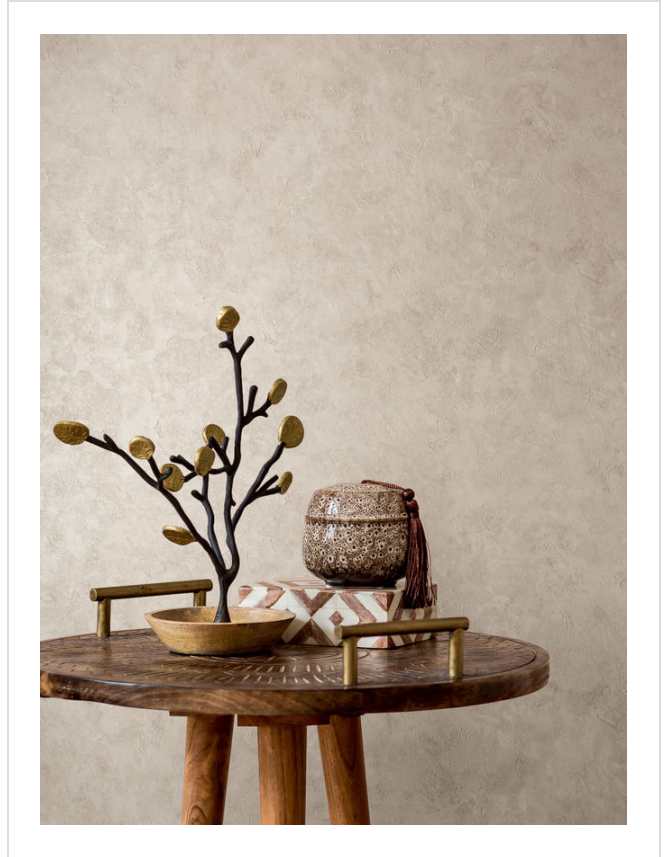

Cityscape

CIT SG0513

Designed by Stacy Garcia. Textured plaster. Coordinates with Highrise

All colours in Cityscape (15)

About Cityscape

STACY GARCIA NEW YORK

Stacy Garcia is an internationally renowned interior product designer, having initially studied and designed textiles in the UK, Europe and the USA.

Cityscape is just one design from the Stacy Garcia®/New York portfolio and is inspired by the architecture and gritty textures of buildings old and new.

Each design tells a story influenced by the artisans, architecture, sights and sounds of her home town New York. Do have a look at other designs in this New York-inspired series: **Esplanade**, **Market Street**, **Brushwick**, **Minetta** and **Highrise**.

To learn more about Stacy Garcia - [please click here](#).

Cityscape is in our **White** binder

✉ My library needs updating. Please contact me

Specification

[Fabric backed vinyl wallcovering ▶](#)

137cm wide