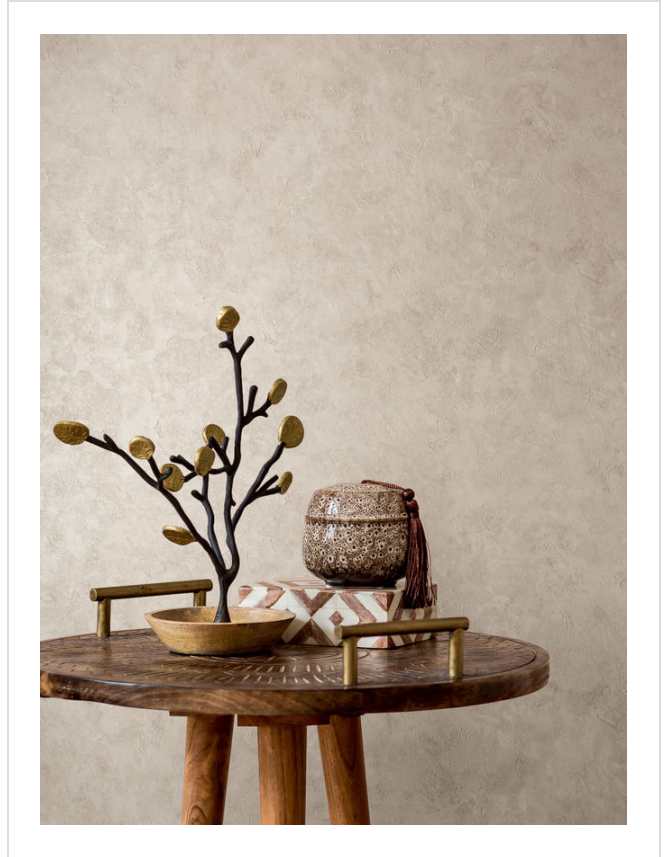

Cityscape

CIT SG0514

Designed by Stacy Garcia. Textured plaster. Coordinates with Highrise

All colours in Cityscape (15)

About Cityscape

STACY GARCIA NEW YORK

Stacy Garcia is an internationally renowned interior product designer, having initially studied and designed textiles in the UK, Europe and the USA.

Cityscape is just one design from the Stacy Garcia®/New York portfolio and is inspired by the architecture and gritty textures of buildings old and new.

Each design tells a story influenced by the artisans, architecture, sights and sounds of her home town New York. Do have a look at other designs in this New York-inspired series: **Esplanade**, **Market Street**, **Brushwick**, **Minetta** and **Highrise**.

To learn more about Stacy Garcia - [please click here](#).

Cityscape is in our **White** binder

✉ My library needs updating. Please contact me

Specification

[Fabric backed vinyl wallcovering ▶](#)

137cm wide