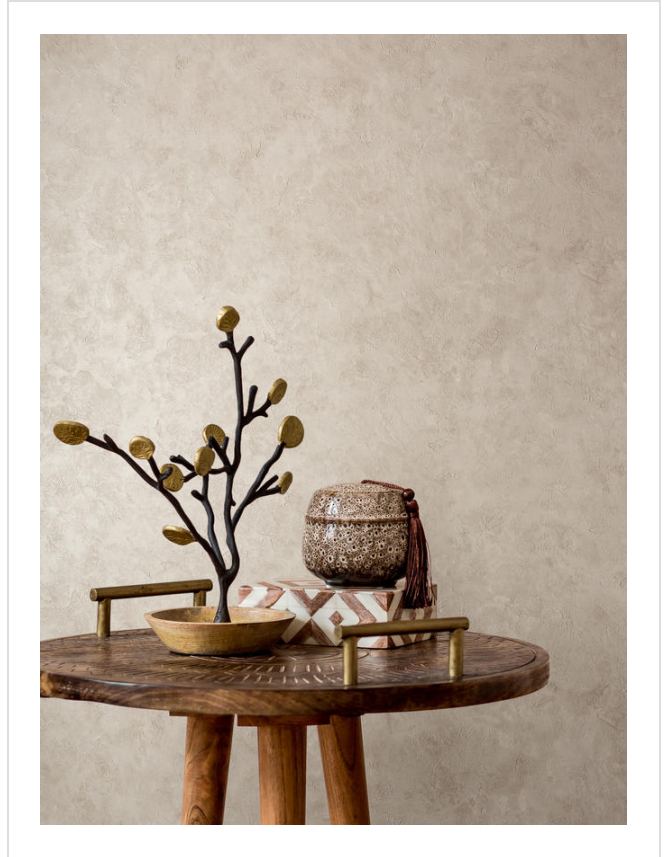

Cityscape

CIT SG0515

Designed by Stacy Garcia. Textured plaster. Coordinates with Highrise

All colours in Cityscape (15)

About Cityscape

STACY GARCIA
NEW YORK

Stacy Garcia is an internationally renowned interior product designer, having initially studied and designed textiles in the UK, Europe and the USA.

Cityscape is just one design from the Stacy Garcia®/New York portfolio and is inspired by the architecture and gritty textures of buildings old and new.

Each design tells a story influenced by the artisans, architecture, sights and sounds of her home town New York. Do have a look at other designs in this New York-inspired series: **Esplanade**, **Market Street**, **Brushwick**, **Minetta** and **Highrise**.

To learn more about Stacy Garcia - [please click here](#).

Cityscape is in our **White** binder

✉ My library needs updating. Please contact me

Specification

[Fabric backed vinyl wallcovering ▶](#)

137cm wide