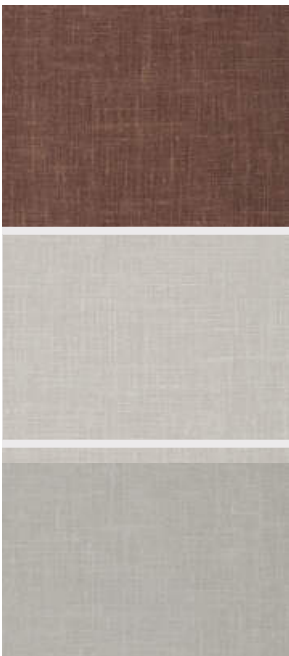

Cloud Canvas

CLO47680

Finely textured weave. Some colours metallised. Coordinates with Cloud

More colours in Cloud Canvas (30)

Cloud Canvas is in our **Orange** binder

☑ My library needs updating. Please contact me

Specification

[Fabric backed vinyl wallcovering ▶](#)

Sold by the Linear metre

[Euroclass C ▶](#)

Light reflectance (LRV) 52

📄 [Technical data downloads](#)

[cloud-canvas-technical-data.pdf](#) 📄

If you like **Cloud Canvas**, you might like...