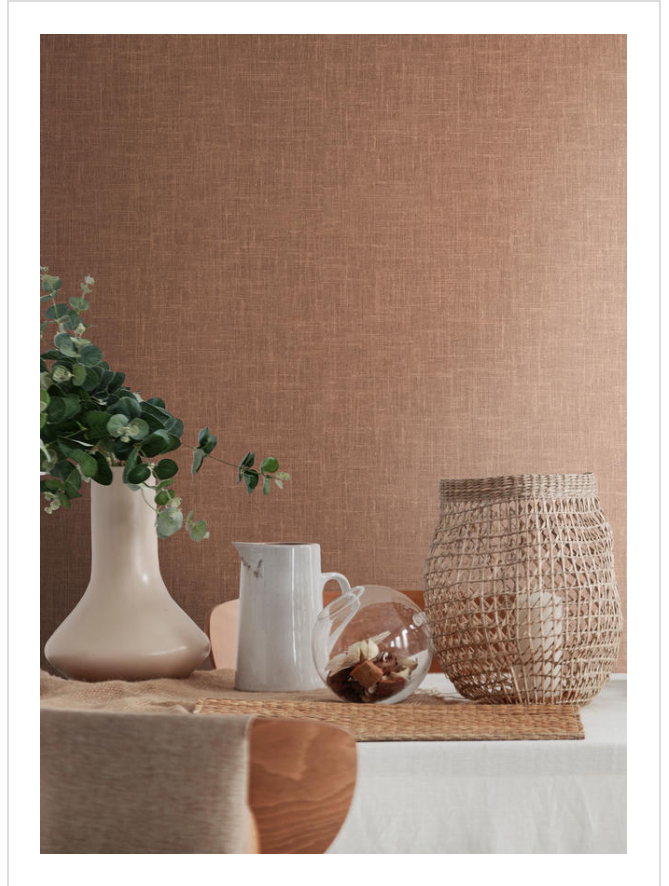

Cloud Canvas

CLO47680

Finely textured weave. Some colours metallised. Coordinates with Cloud

More colours in Cloud Canvas (30)

Cloud Canvas is in our **Orange** binder

☑ My library needs updating. Please contact me

Specification

[Fabric backed vinyl wallcovering ▶](#)

Sold by the Linear metre

[Euroclass C ▶](#)

Light reflectance (LRV) 52

📄 [Technical data downloads](#)

[cloud-canvas-technical-data.pdf](#) 📄

If you like **Cloud Canvas**, you might like...