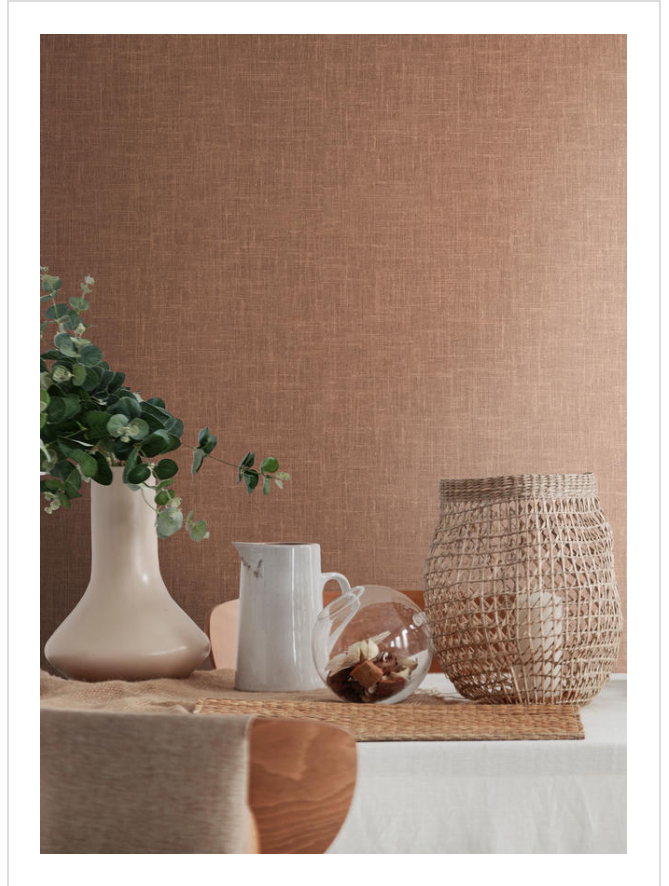

Cloud Canvas

CLO47706

Finely textured weave. Some colours metallised. Coordinates with Cloud

More colours in Cloud Canvas **(30)**

Cloud Canvas is in our **Orange** binder

☑ My library needs updating. Please contact me

Specification

[Fabric backed vinyl wallcovering ▶](#)

Sold by the Linear metre

[Euroclass C ▶](#)

Light reflectance (LRV) 19

↓ [Technical data downloads](#)

[cloud-canvas-technical-data.pdf](#) 📄

If you like **Cloud Canvas**, you might like...