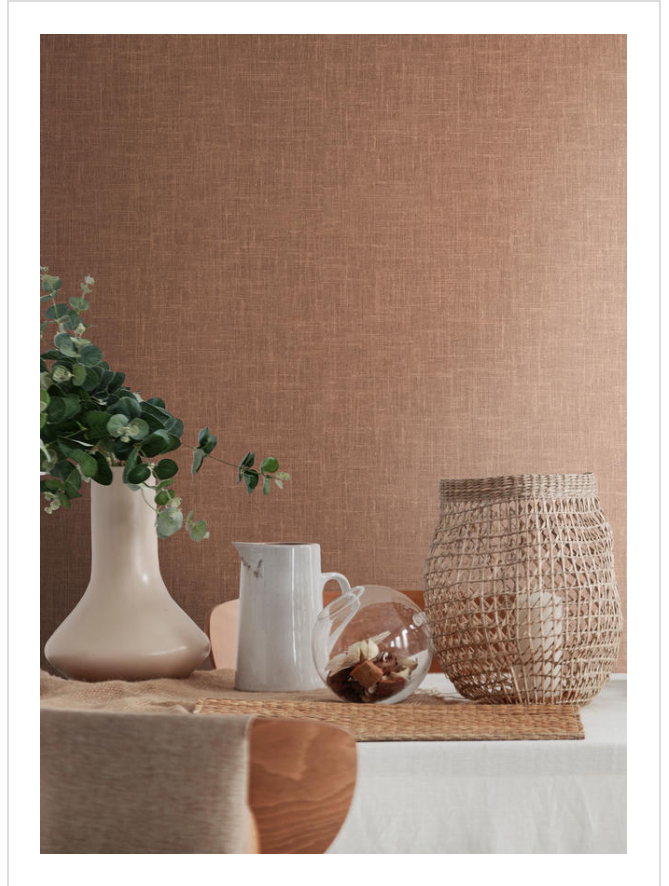

Cloud Canvas

CLO47709

Finely textured weave. Some colours metallised. Coordinates with Cloud

More colours in Cloud Canvas **(30)**

Cloud Canvas is in our **Orange** binder

☑ My library needs updating. Please contact me

Specification

[Fabric backed vinyl wallcovering ▶](#)

Sold by the Linear metre

[Euroclass C ▶](#)

Light reflectance (LRV) 37

↓ [Technical data downloads](#)

[cloud-canvas-technical-data.pdf](#) 📄

If you like **Cloud Canvas**, you might like...