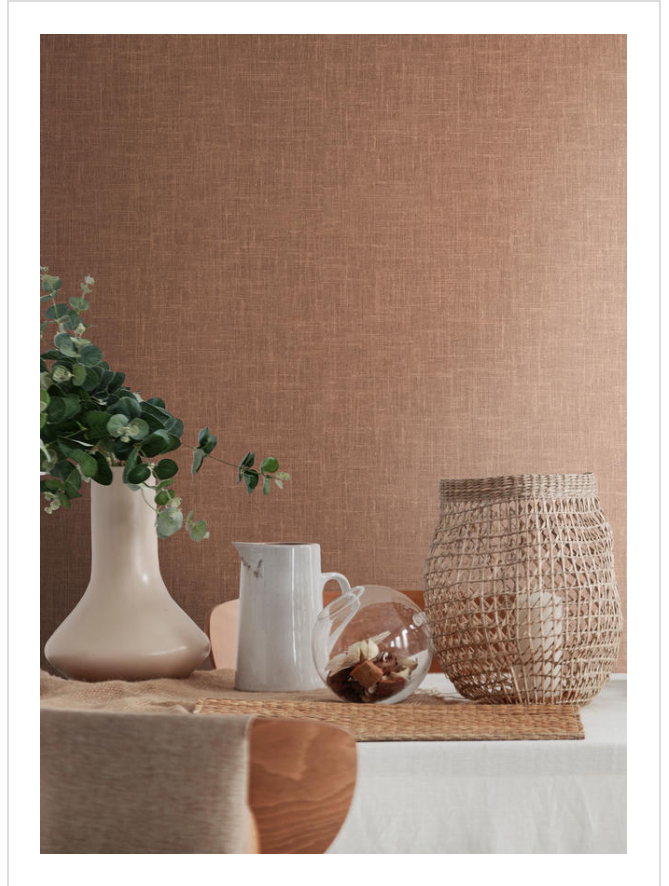

Cloud Canvas

CLO47711

Finely textured weave. Some colours metallised. Coordinates with Cloud

More colours in Cloud Canvas **(30)**

Cloud Canvas is in our **Orange** binder

My library needs updating. Please contact me

Specification

[Fabric backed vinyl wallcovering ▶](#)

Sold by the Linear metre

[Euroclass C ▶](#)

Light reflectance (LRV) 11

[📄 Technical data downloads](#)

[cloud-canvas-technical-data.pdf 📄](#)

If you like **Cloud Canvas**, you might like...