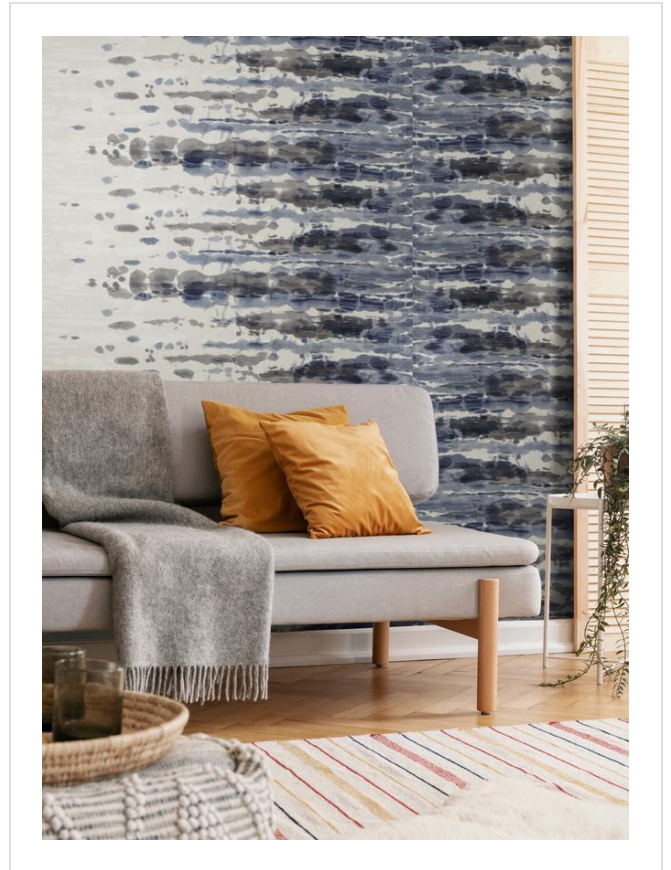

Cloud

CLO47715

Dramatic and painterly. Linen ground. Coordinates with Cloud Canvas

More colours in Cloud (8)

sample shows full 137cm width

sample shows full 137cm width

sample shows full 137cm width

sample shows full 137cm width

sample shows full 137cm width

sample shows full 137cm width

sample shows full 137cm width

sample shows full 137cm width

Cloud is in our Orange binder

✉ My library needs updating. Please contact me

Specification

[Fabric backed vinyl wallcovering ▶](#)

137cm wide

Sold by the Linear metre

[Euroclass C ▶](#)

Light reflectance (LRV) 60

↓ [Technical data downloads](#)

[cloud-technical-data.pdf](#) 📄

If you like **Cloud**, you might like...