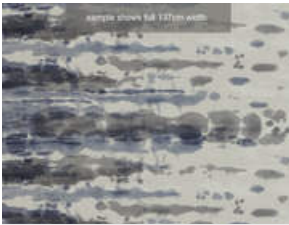

Cloud

CLO47715

Dramatic and painterly. Linen ground. Coordinates with Cloud Canvas

More colours in Cloud (8)

sample shows full 137cm width

sample shows full 137cm width

sample shows full 137cm width

sample shows full 137cm width

sample shows full 137cm width

sample shows full 137cm width

sample shows full 137cm width

sample shows full 137cm width

Cloud is in our Orange binder

✉ My library needs updating. Please contact me

Specification

[Fabric backed vinyl wallcovering ▶](#)

137cm wide

Sold by the Linear metre

[Euroclass C ▶](#)

Light reflectance (LRV) 60

↓ [Technical data downloads](#)

[cloud-technical-data.pdf](#) 📄

If you like **Cloud**, you might like...