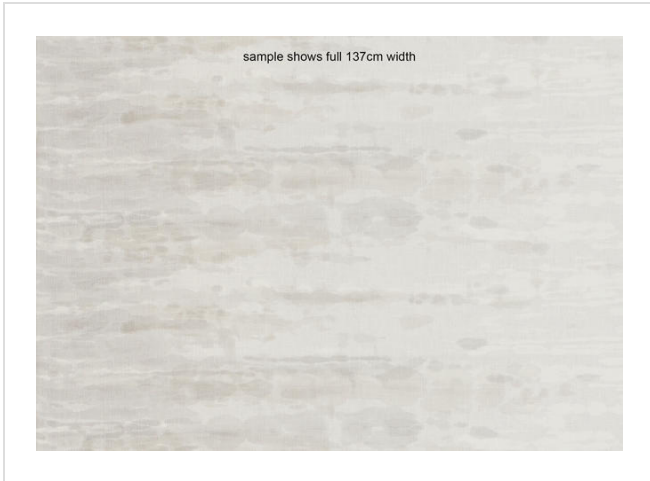

Cloud

CLO47715

Dramatic and painterly. Linen ground. Coordinates with Cloud Canvas

More colours in Cloud (8)

sample shows full 137cm width

sample shows full 137cm width

sample shows full 137cm width

sample shows full 137cm width

sample shows full 137cm width

sample shows full 137cm width

sample shows full 137cm width

sample shows full 137cm width

Cloud is in our Orange binder

✉ My library needs updating. Please contact me

Specification

[Fabric backed vinyl wallcovering ▶](#)

137cm wide

Sold by the Linear metre

[Euroclass C ▶](#)

Light reflectance (LRV) 60

↓ [Technical data downloads](#)

[cloud-technical-data.pdf](#) 📄

If you like **Cloud**, you might like...