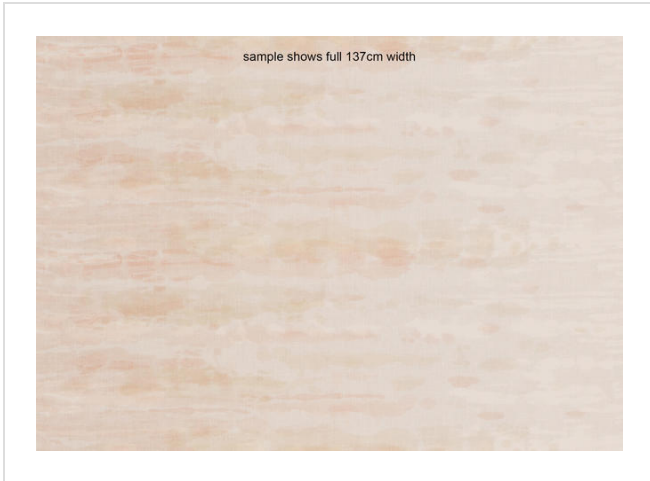

Cloud

CLO47716

Dramatic and painterly. Linen ground. Coordinates with Cloud Canvas

More colours in Cloud (8)

Cloud is in our Orange binder

✉ My library needs updating. Please contact me

Specification

[Fabric backed vinyl wallcovering ▶](#)

137cm wide

Sold by the Linear metre

[Euroclass C ▶](#)

Light reflectance (LRV) 69

↓ [Technical data downloads](#)

[cloud-technical-data.pdf](#) 📄

If you like **Cloud**, you might like...

Shibori (while stocks last)