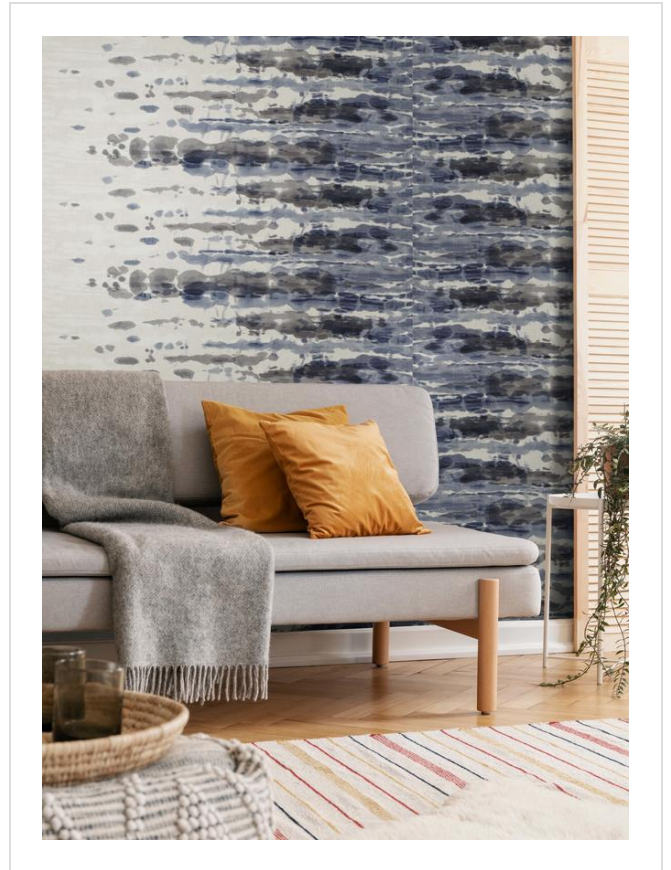

Cloud

CLO47716

Dramatic and painterly. Linen ground. Coordinates with Cloud Canvas

More colours in Cloud (8)

Cloud is in our Orange binder

✉ My library needs updating. Please contact me

Specification

[Fabric backed vinyl wallcovering ▶](#)

137cm wide

Sold by the Linear metre

[Euroclass C ▶](#)

Light reflectance (LRV) 69

↓ [Technical data downloads](#)

[cloud-technical-data.pdf](#) 📄

If you like **Cloud**, you might like...

Shibori (while stocks last)

Big Sur Block