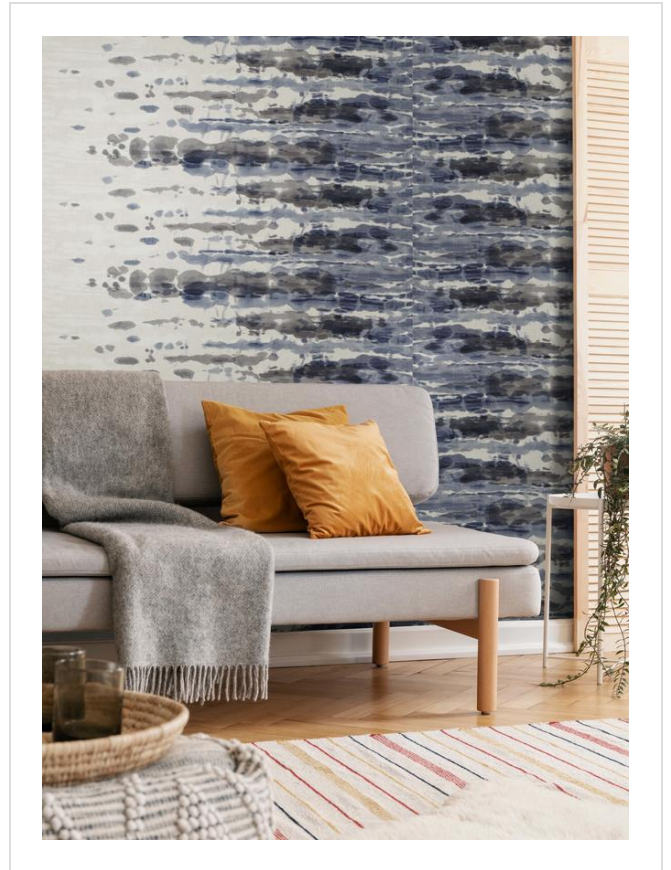

# Cloud

CLO47717

Dramatic and painterly. Coordinates with Cloud Canvas

More colours in Cloud (8)

Cloud is in our Orange binder

✉ My library needs updating. Please contact me

## Specification

[Fabric backed vinyl wallcovering ▶](#)

137cm wide

Sold by the Linear metre

[Euroclass C ▶](#)

Light reflectance (LRV) 42

↓ Technical data downloads

[cloud-technical-data.pdf](#) 📄