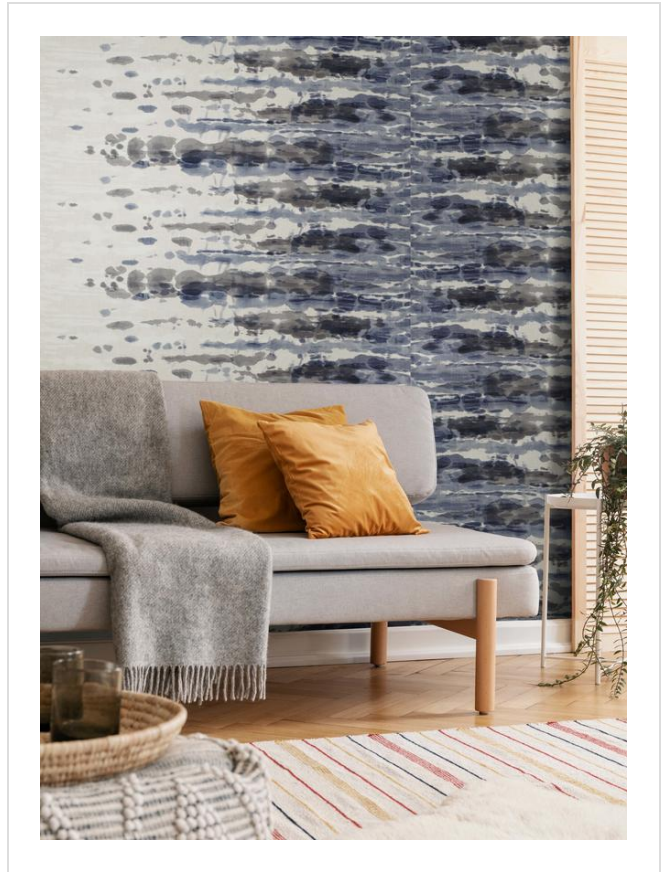

# Cloud

CLO47718

Dramatic and painterly. Linen ground. Coordinates with Cloud Canvas

More colours in Cloud (8)

Cloud is in our Orange binder

✉ My library needs updating. Please contact me

## Specification

[Fabric backed vinyl wallcovering ▶](#)

137cm wide

Sold by the Linear metre

[Euroclass C ▶](#)

Light reflectance (LRV) 4

↓ [Technical data downloads](#)

[cloud-technical-data.pdf](#)