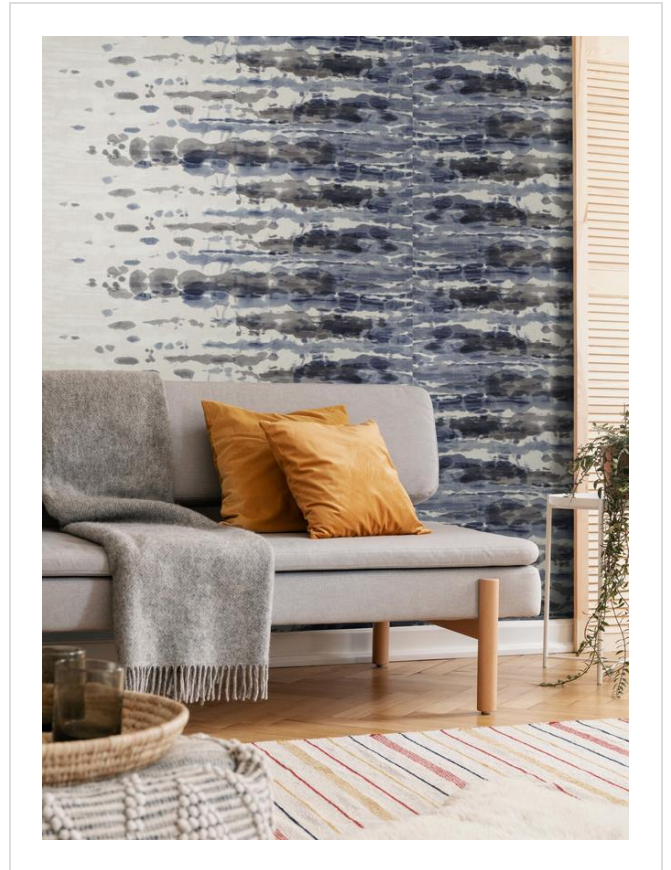

Cloud

CLO47718

Dramatic and painterly. Coordinates with Cloud Canvas

More colours in Cloud (8)

Cloud is in our Orange binder

✉ My library needs updating. Please contact me

Specification

[Fabric backed vinyl wallcovering ▶](#)

137cm wide

Sold by the Linear metre

[Euroclass C ▶](#)

Light reflectance (LRV) 4

↓ [Technical data downloads](#)

[cloud-technical-data.pdf](#)

If you like **Cloud**, you might like...

Amp'd