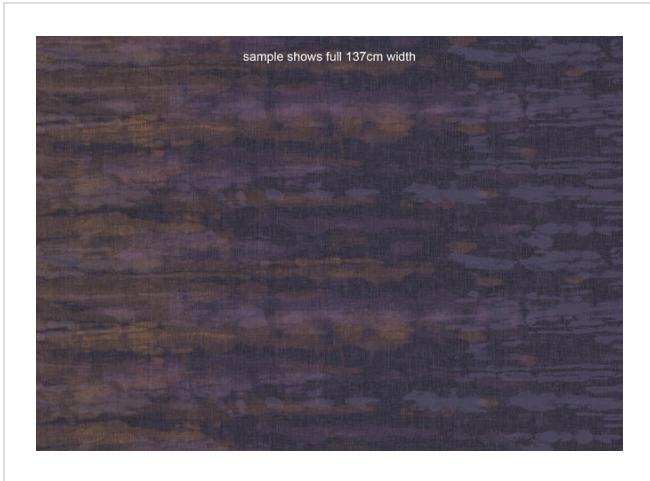

Cloud

CLO47718

Dramatic and painterly. Coordinates with Cloud Canvas

More colours in Cloud (8)

Cloud is in our Orange binder

✉ My library needs updating. Please contact me

Specification

[Fabric backed vinyl wallcovering ▶](#)

137cm wide

Sold by the Linear metre

[Euroclass C ▶](#)

Light reflectance (LRV) 4

↓ [Technical data downloads](#)

[cloud-technical-data.pdf](#)

If you like **Cloud**, you might like...

Amp'd