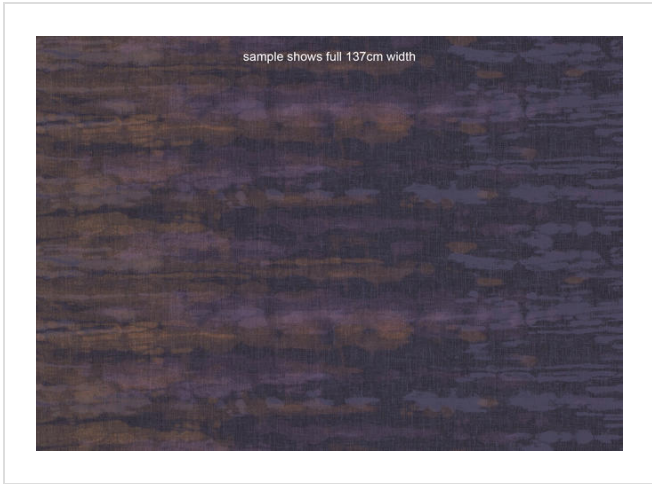

# Cloud

CLO47718

Dramatic and painterly. Linen ground. Coordinates with Cloud Canvas

More colours in Cloud (8)

Cloud is in our Orange binder

✉ My library needs updating. Please contact me

## Specification

[Fabric backed vinyl wallcovering ▶](#)

137cm wide

Sold by the Linear metre

[Euroclass C ▶](#)

Light reflectance (LRV) 4

↓ [Technical data downloads](#)

[cloud-technical-data.pdf](#)