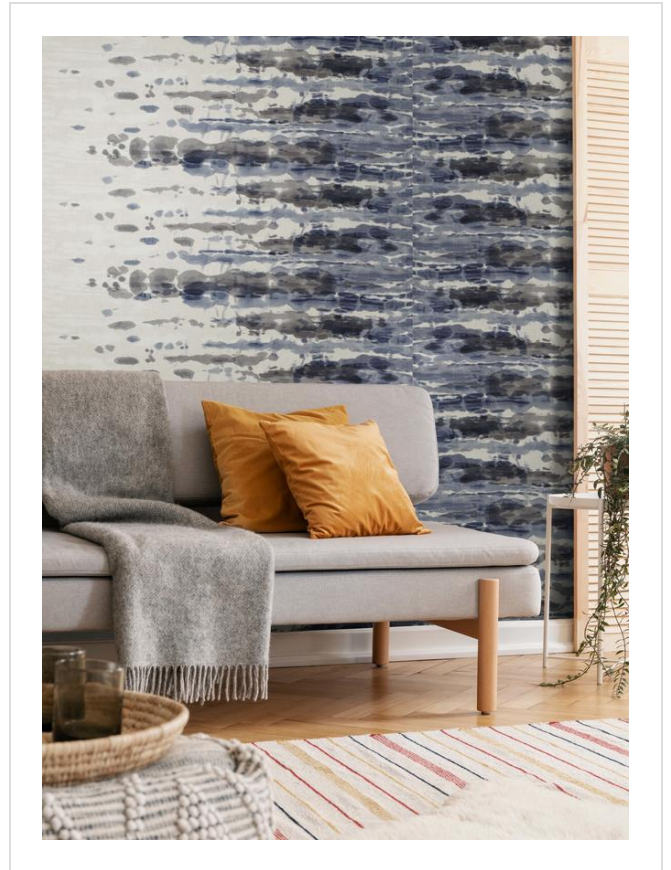

Cloud

CLO47719

Dramatic and painterly. Coordinates with Cloud Canvas

More colours in Cloud (8)

Cloud is in our Orange binder

✉ My library needs updating. Please contact me

Specification

[Fabric backed vinyl wallcovering ▶](#)

137cm wide

Sold by the Linear metre

[Euroclass C ▶](#)

Light reflectance (LRV) 25

↓ [Technical data downloads](#)

[cloud-technical-data.pdf](#) 📄

If you like **Cloud**, you might like...

Amp'd