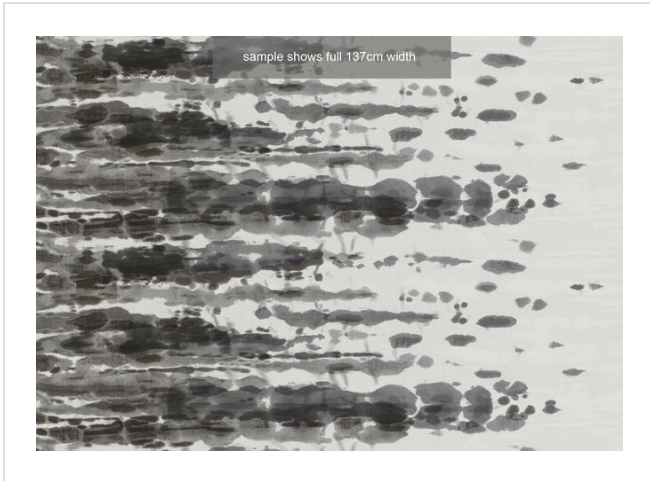

Cloud

CLO47719

Dramatic and painterly. Coordinates with Cloud Canvas

More colours in Cloud (8)

Cloud is in our Orange binder

✉ My library needs updating. Please contact me

Specification

[Fabric backed vinyl wallcovering ▶](#)

137cm wide

Sold by the Linear metre

[Euroclass C ▶](#)

Light reflectance (LRV) 25

↓ [Technical data downloads](#)

[cloud-technical-data.pdf](#) 📄

If you like **Cloud**, you might like...

Amp'd