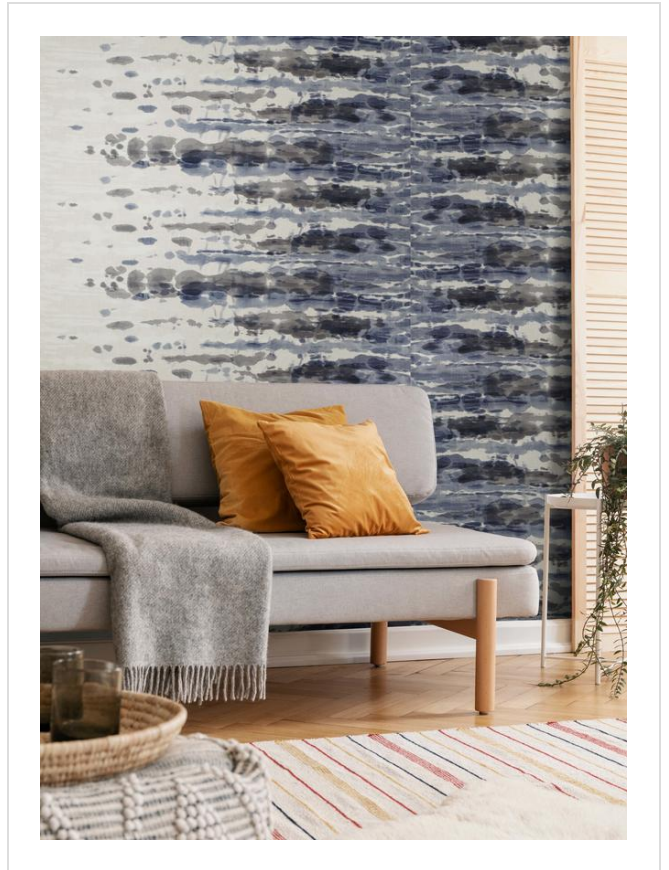

# Cloud

CLO47720

Dramatic and painterly. Linen ground. Coordinates with Cloud Canvas

More colours in Cloud (8)

Cloud is in our Orange binder

✉ My library needs updating. Please contact me

## Specification

[Fabric backed vinyl wallcovering ▶](#)

137cm wide

Sold by the Linear metre

[Euroclass C ▶](#)

Light reflectance (LRV) 37

↓ [Technical data downloads](#)

[cloud-technical-data.pdf](#)