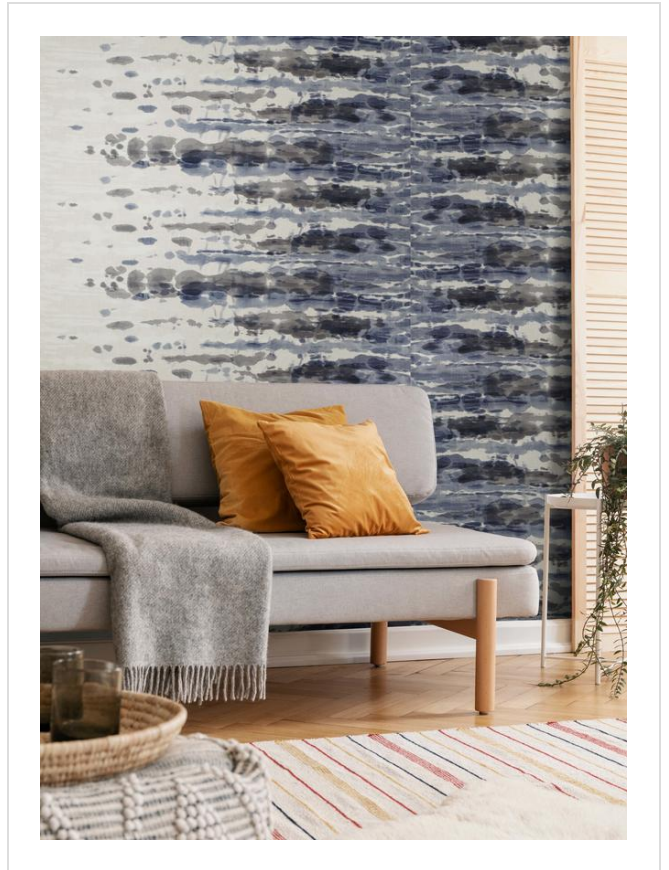

Cloud

CLO47720

Dramatic and painterly. Coordinates with Cloud Canvas

More colours in Cloud (8)

Cloud is in our Orange binder

✉ My library needs updating. Please contact me

Specification

[Fabric backed vinyl wallcovering ▶](#)

137cm wide

Sold by the Linear metre

[Euroclass C ▶](#)

Light reflectance (LRV) 37

↓ Technical data downloads

[cloud-technical-data.pdf](#) 📄

If you like **Cloud**, you might like...

Amp'd