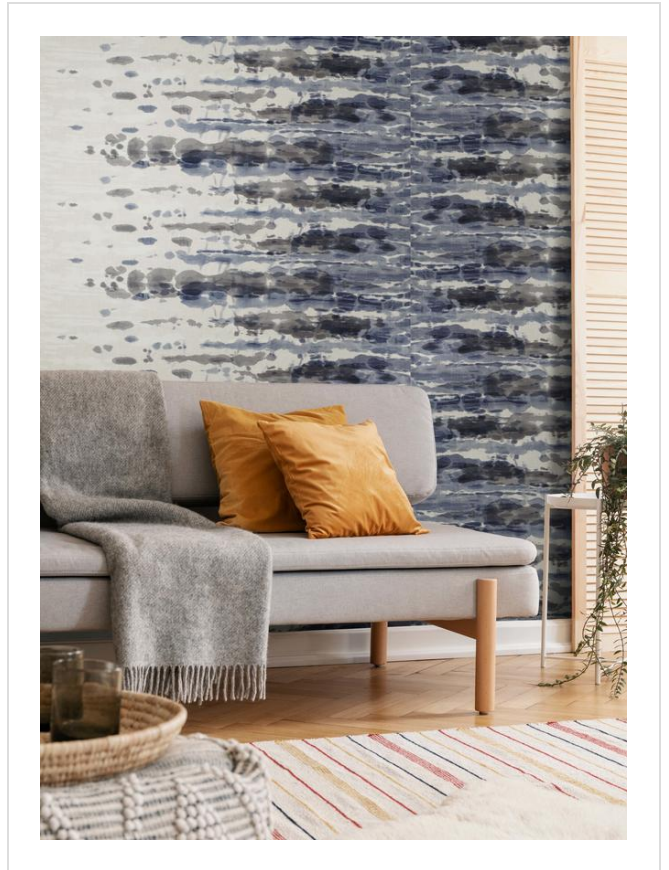

Cloud

CLO47721

Dramatic and painterly. Coordinates with Cloud Canvas

More colours in Cloud (8)

Cloud is in our Orange binder

✉ My library needs updating. Please contact me

Specification

[Fabric backed vinyl wallcovering ▶](#)

137cm wide

Sold by the Linear metre

[Euroclass C ▶](#)

Light reflectance (LRV) 25

↓ [Technical data downloads](#)

[cloud-technical-data.pdf](#) 📄

If you like **Cloud**, you might like...

Amp'd