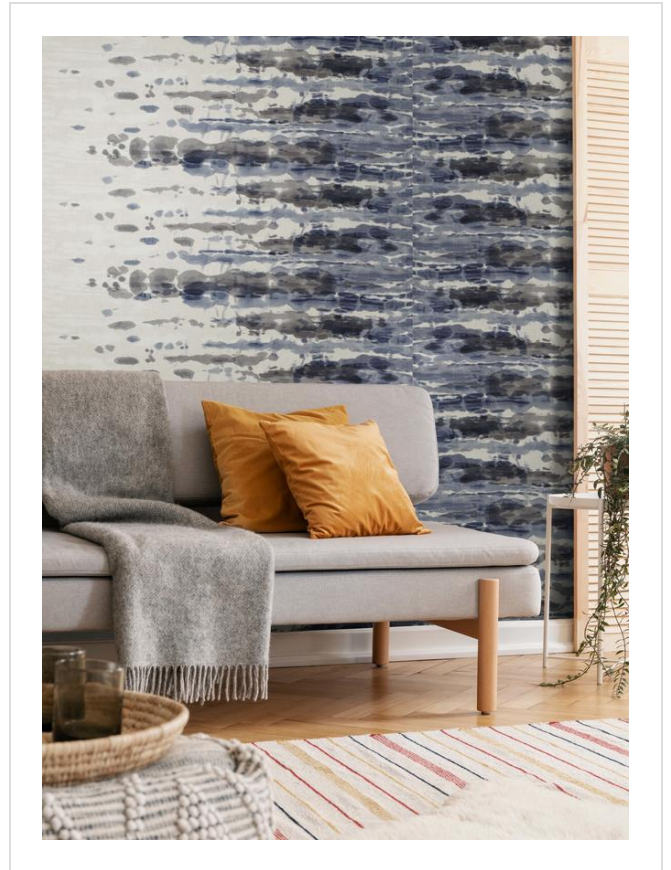

Cloud

CLO47722

Dramatic and painterly. Linen ground. Coordinates with Cloud Canvas

More colours in Cloud (8)

Cloud is in our Orange binder

✉ My library needs updating. Please contact me

Specification

[Fabric backed vinyl wallcovering ▶](#)

137cm wide

Sold by the Linear metre

[Euroclass C ▶](#)

Light reflectance (LRV) 57

↓ [Technical data downloads](#)

[cloud-technical-data.pdf](#)

If you like **Cloud**, you might like...

Shibori (while stocks last)

Big Sur Block