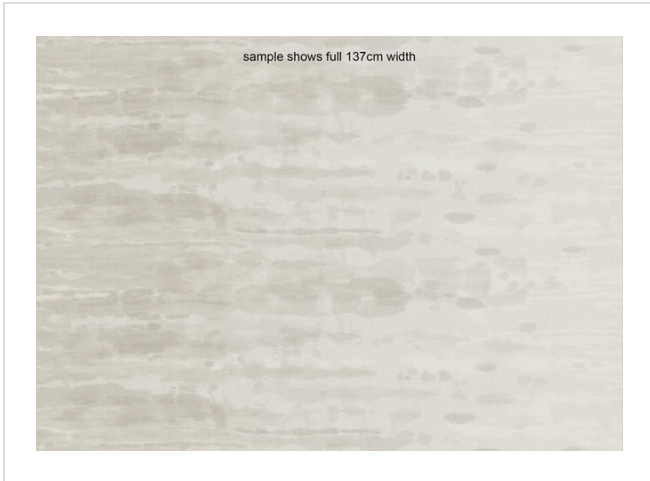

Cloud

CLO47722

Dramatic and painterly. Linen ground. Coordinates with Cloud Canvas

More colours in Cloud (8)

Cloud is in our Orange binder

✉ My library needs updating. Please contact me

Specification

[Fabric backed vinyl wallcovering ▶](#)

137cm wide

Sold by the Linear metre

[Euroclass C ▶](#)

Light reflectance (LRV) 57

↓ [Technical data downloads](#)

[cloud-technical-data.pdf](#)

If you like **Cloud**, you might like...

Shibori (while stocks last)