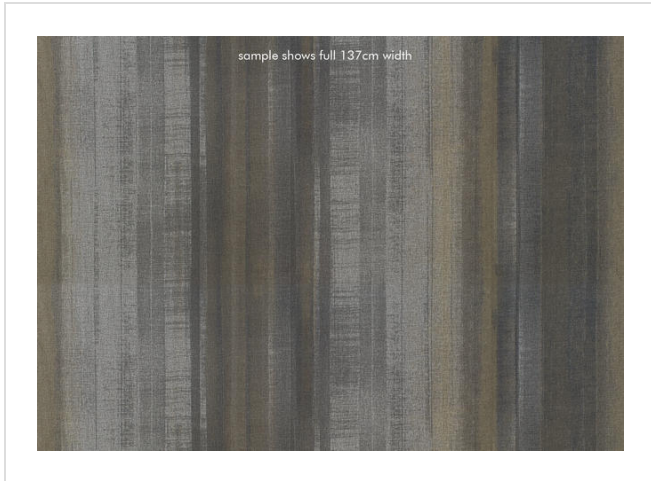

# Conundrum Stripe

T2CS03

Painterly stripes on a canvas ground

More colours in Conundrum Stripe (6)

**Conundrum Stripe** is in our Internet Exclusive binder

My library needs updating. Please contact me

## Specification

[Fabric backed vinyl wallcovering ▶](#)

137cm wide

Sold by the Linear metre

[Euroclass C ▶](#)

Light reflectance (LRV) 14

[📄 Technical data downloads](#)

[conundrum-stripe-technical-data.pdf 📄](#)