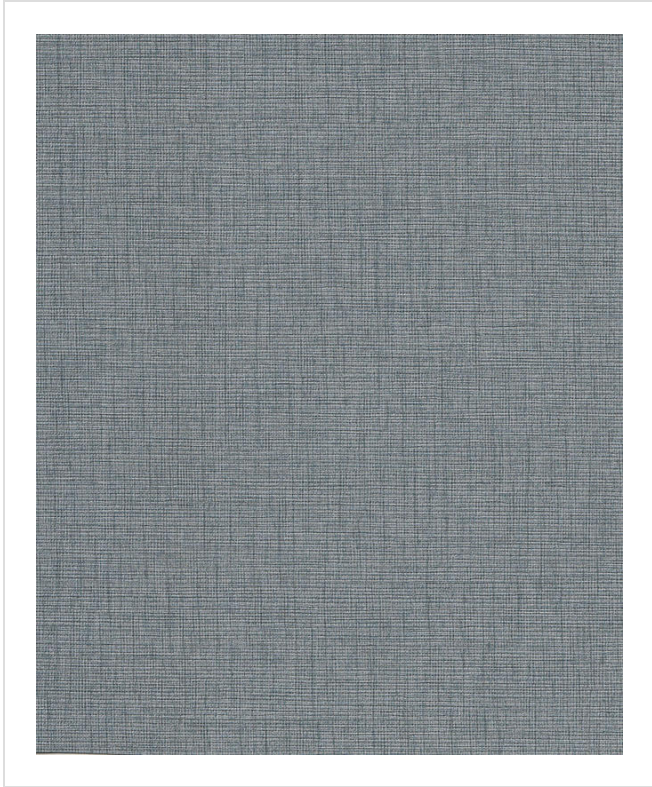

Darcey

BBTW28

Classic versatile weave

More colours in Darcey (24)

Darcey is in our **Orange** binder

My library needs updating. Please contact me

Specification

[Fabric backed vinyl wallcovering](#) ▶

137cm wide

Sold by the Linear metre

[Euroclass C](#) ▶

Light reflectance (LRV) 27

 [Technical data downloads](#)

[darcey-technical-info.pdf](#) 

If you like **Darcey**, you might like...

Impromptu