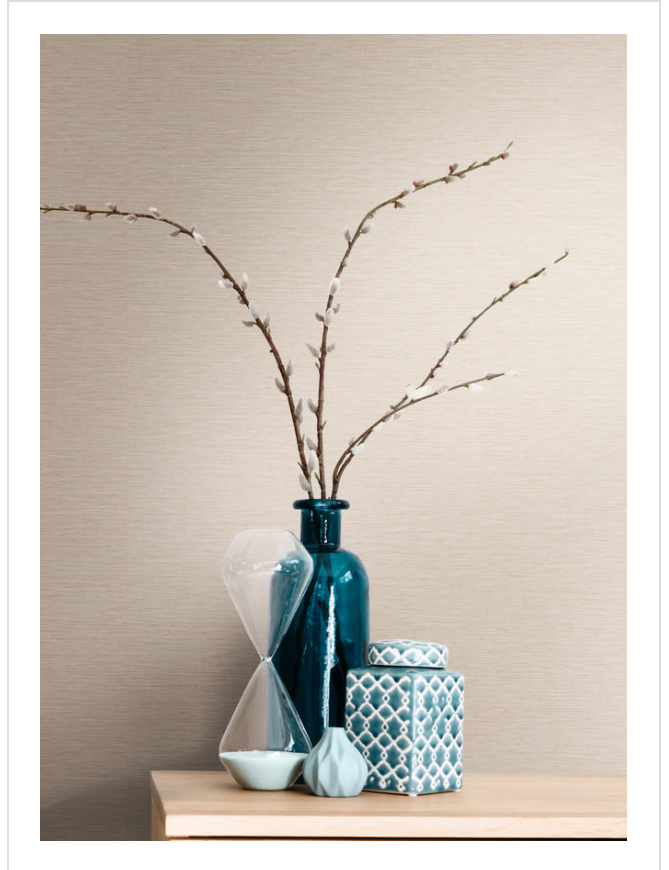

# Derby Weave

DER1080

Simple grasscloth print. Will create very subtle panelled effect. Coordinates with Derby.

All colours in Derby Weave (7)

Derby Weave is in our **White** binder

✉ My library needs updating. Please contact me

### Specification

[Fabric backed vinyl wallcovering ▶](#)

130cm wide

Sold by the Linear metre

[Euroclass B ▶](#)

Light reflectance (LRV) 11

📄 Technical data downloads

[derby-weave-technical-data.pdf](#) 📄