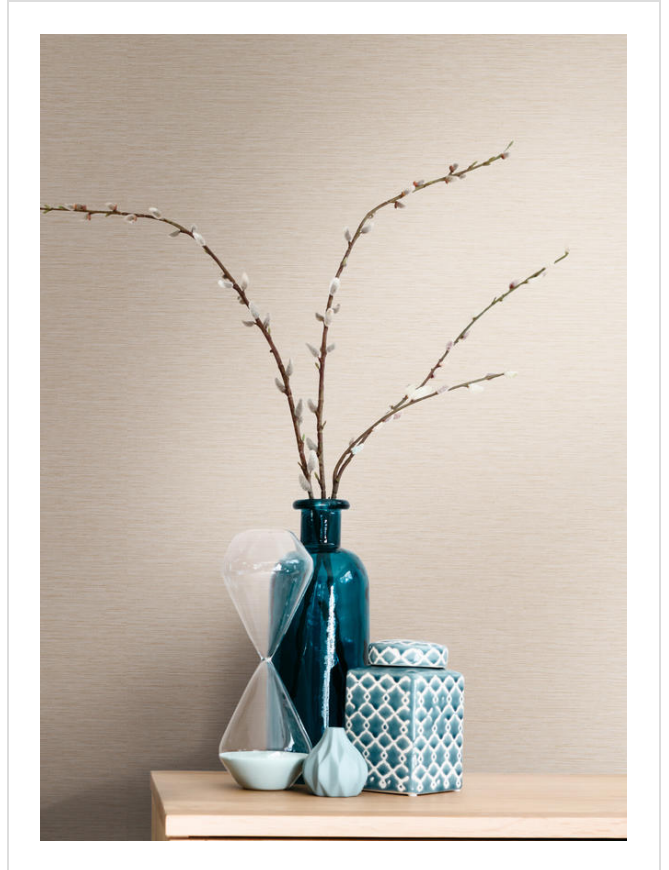

Derby Weave

DER1082

Simple grasscloth print. Will create very subtle panelled effect. Coordinates with Derby.

All colours in Derby Weave (7)

Derby Weave is in our **White** binder

✉ My library needs updating. Please contact me

Specification

[Fabric backed vinyl wallcovering ▶](#)

130cm wide

Sold by the Linear metre

[Euroclass B ▶](#)

Light reflectance (LRV) 5

📄 [Technical data downloads](#)

[derby-weave-technical-data.pdf](#) 📄