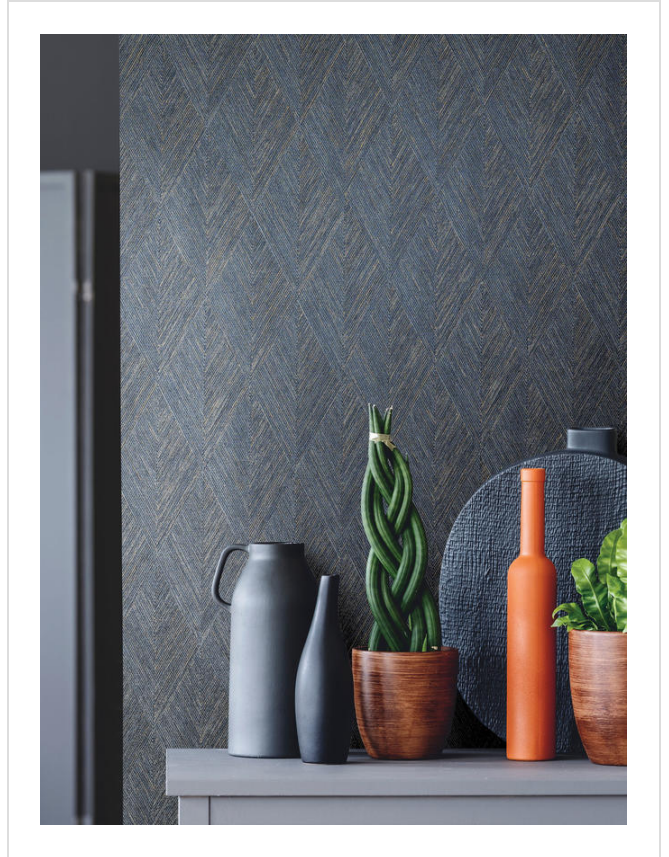

Derby

DER1102

Finely printed geometric grasscloth. Coordinates with Derby Weave

All colours in Derby (7)

Derby is in our **White** binder

✉ My library needs updating. Please contact me

Specification

[Fabric backed vinyl wallcovering ▶](#)

137cm wide

Sold by the Linear metre

[Euroclass B ▶](#)

Light reflectance (LRV) 10

📄 Technical data downloads

[derby-technical-data.pdf 📄](#)

If you like **Derby**, you might like...

Teak