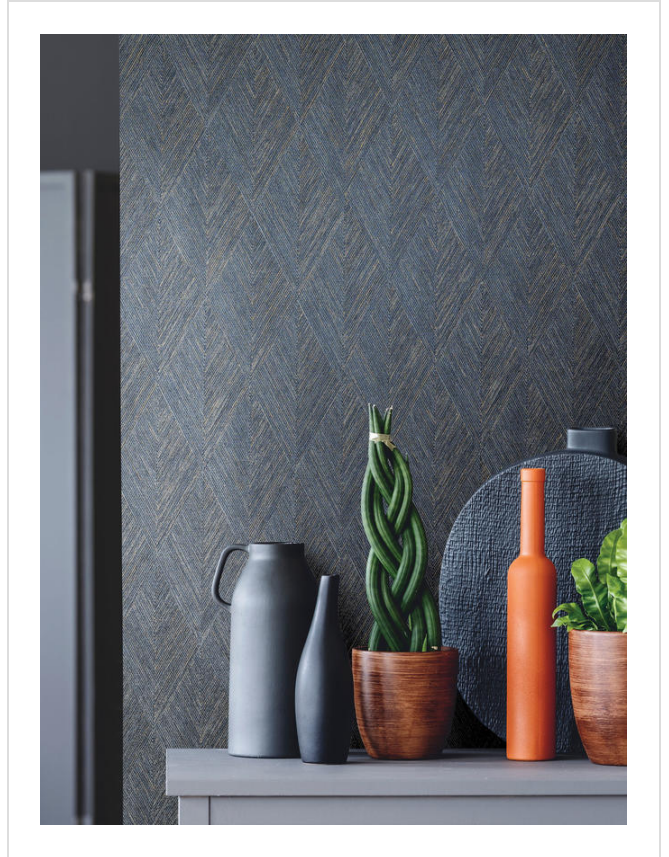

# Derby

DER1103

Finely printed geometric grasscloth. Coordinates with Derby Weave

All colours in Derby (7)

Derby is in our **White** binder

✉ My library needs updating. Please contact me

### Specification

[Fabric backed vinyl wallcovering ▶](#)

137cm wide

Sold by the Linear metre

[Euroclass B ▶](#)

Light reflectance (LRV) 24

↓ Technical data downloads

[derby-technical-data.pdf](#) 📄