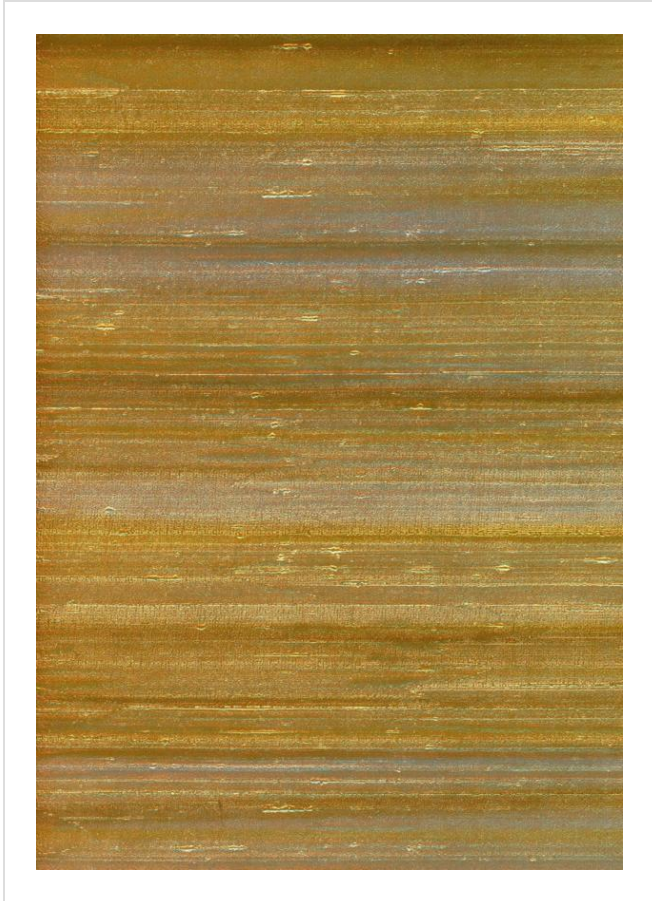

# Diablo

DIA15

Opulent textured silk. Mylar creates high-shine metallic highlights.

More colours in Diablo (16)

**Diablo** is an internet exclusive.

✉ My library needs updating. Please contact me

## Specification

[Fabric backed vinyl wallcovering ▶](#)

137cm wide

Sold by the Linear metre

[Euroclass B ▶ Class 0 and 1 ▶](#)

Light reflectance (LRV) 85

📄 [Technical data downloads](#)

If you like **Diablo**, you might like...