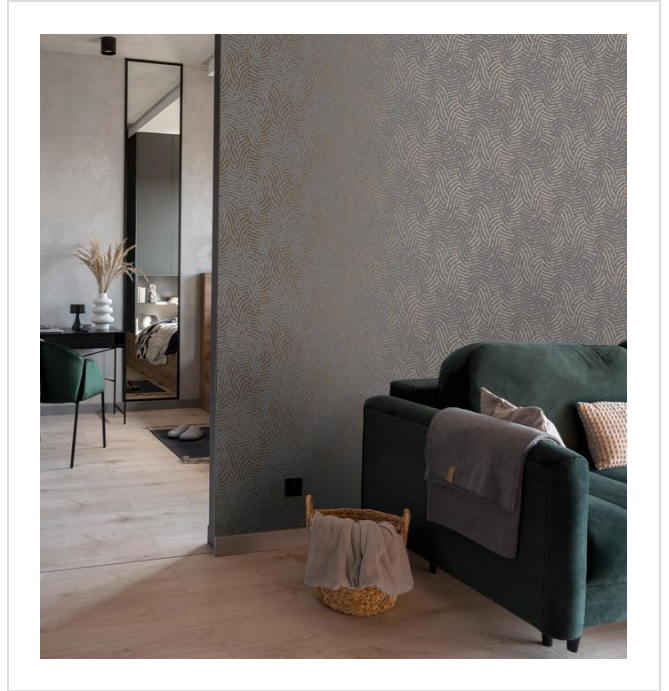

# Drift

DRI1665

Subtle organic print. Selected colours with metallic highlights

All colours in Drift (6)

Drift is in our **White** binder

My library needs updating. Please contact me

## Specification

[Fabric backed vinyl wallcovering ▶](#)

137cm wide

Sold by the Linear metre

[Euroclass B ▶](#)

Light reflectance (LRV) 31

[📄 Technical data downloads](#)

[drift-technical-data.pdf](#) 