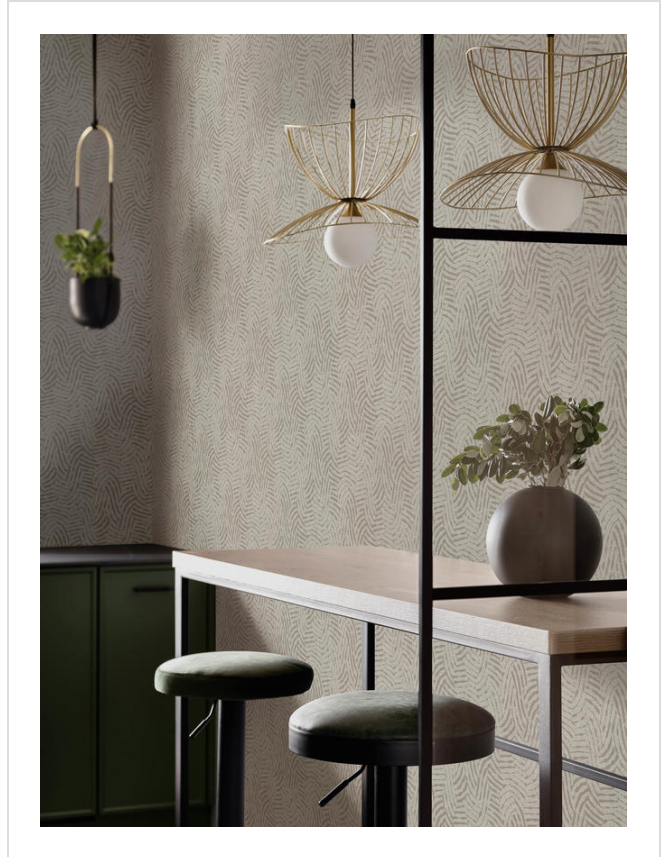

Drift

DRI1666

Subtle organic print. Selected colours with metallic highlights

All colours in Drift (6)

Drift is in our **White** binder

My library needs updating. Please contact me

Specification

[Fabric backed vinyl wallcovering ▶](#)

137cm wide

Sold by the Linear metre

[Euroclass B ▶](#)

Light reflectance (LRV) 40

[📄 Technical data downloads](#)

[drift-technical-data.pdf 📄](#)

If you like **Drift**, you might like...

Waterlily