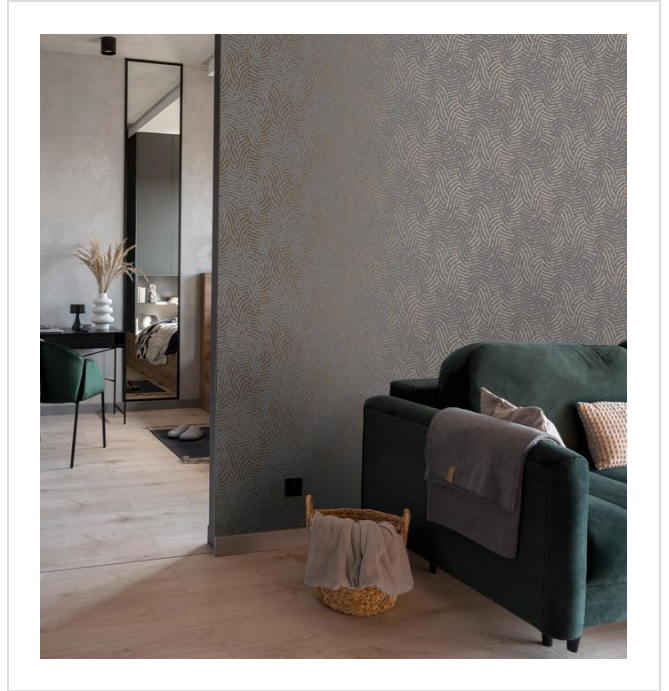

Drift

DRI1670

Subtle organic print. Selected colours with metallic highlights

All colours in Drift (6)

Drift is in our **White** binder

My library needs updating. Please contact me

Specification

[Fabric backed vinyl wallcovering ▶](#)

137cm wide

Sold by the Linear metre

[Euroclass B ▶](#)

Light reflectance (LRV) 15

[📄 Technical data downloads](#)

[drift-technical-data.pdf](#) 

If you like **Drift**, you might like...

Waterlily