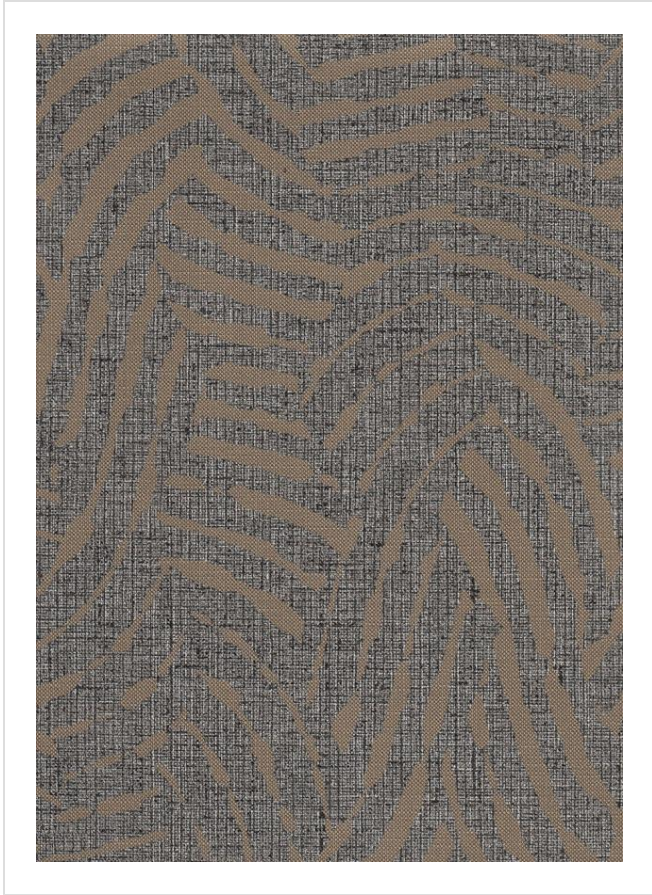

Drift

DRI1670

Subtle organic print. Selected colours with metallic highlights

All colours in Drift (6)

Drift is in our **White** binder

My library needs updating. Please contact me

Specification

[Fabric backed vinyl wallcovering ▶](#)

137cm wide

Sold by the Linear metre

[Euroclass B ▶](#)

Light reflectance (LRV) 15

[📄 Technical data downloads](#)

[drift-technical-data.pdf](#) 

If you like **Drift**, you might like...

Waterlily

Moonflower