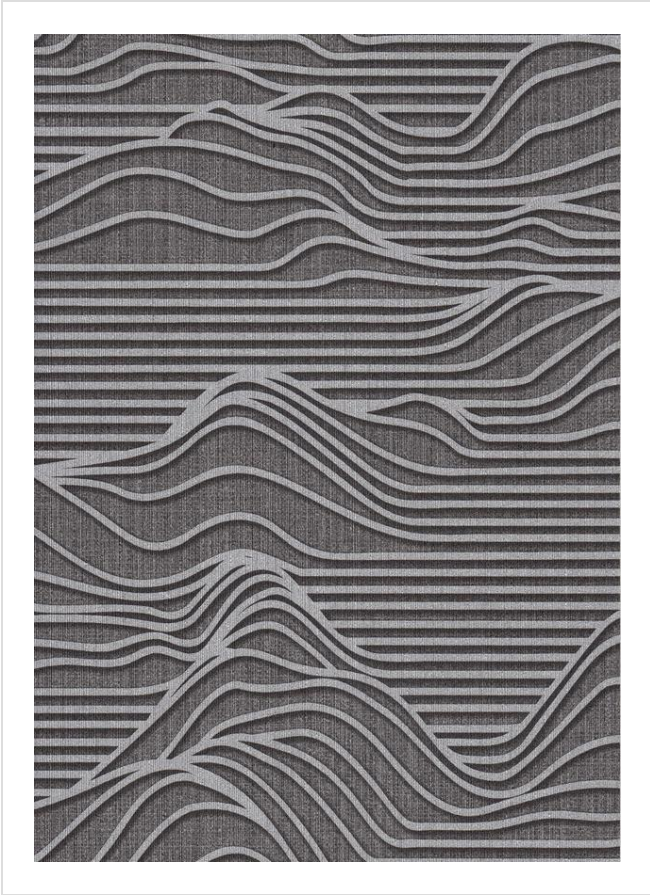

Dune

DUN 09

Japanese inspired, undulating contour lines

All colours in Dune (9)

Dune is in our **White** binder

✉ My library needs updating. Please contact me

Specification

[Fabric backed vinyl wallcovering ▶](#)

137cm wide

Sold by the Linear metre

[Euroclass B ▶](#)

Light reflectance (LRV) 40

↓ Technical data downloads

[dune-technical-data.pdf](#) 📄

If you like **Dune**, you might like...