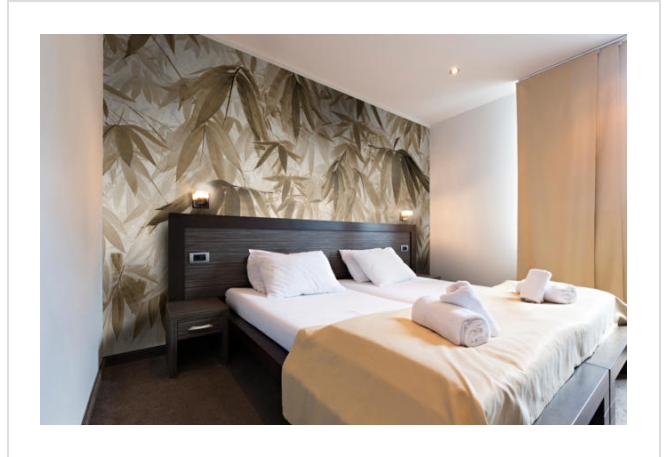

Elli Popp

Bamboo Beach

A botanical feast - bamboo, banana leaves and monstera - made to order.