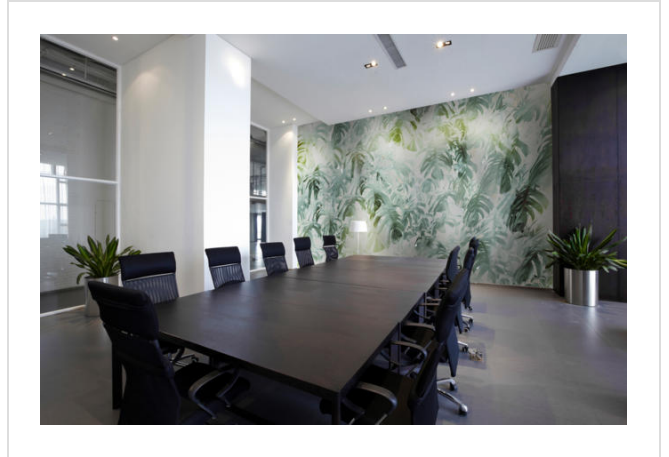

Elli Popp

Monstera Deliciosa Aqua

A botanical feast - bamboo, banana leaves and monstera - made to order.

More ideas by Elli Popp (14)

About Elli Popp

Katja Behre founded Elli Popp in 2007. Influenced by jungles through to woodland glades, mythical lands and ancient wonders - Elli Popp designs are firmly rooted in nature yet have a somewhat other-worldly appeal. Katja blends her own photography with layers of translucent shadow and colour, creating totally unique effects. Soft watercolours sit alongside deep blacks and blues, vivid greens and earthy browns.

All designs shown here have been created specially for Tektura, and can be scaled up to fill a wall 3m x 5m. They can be cropped, or repeated length-wise to fit a longer wall. Colours can be adjusted, and all designs are available as wallcovering, window film, acrylic artwork and can be printed onto our Zintra acoustic panels. Elli Popp also has her own range of fabrics, cushions, wallpapers and ceramics. See www.ellipopp.com for more information.