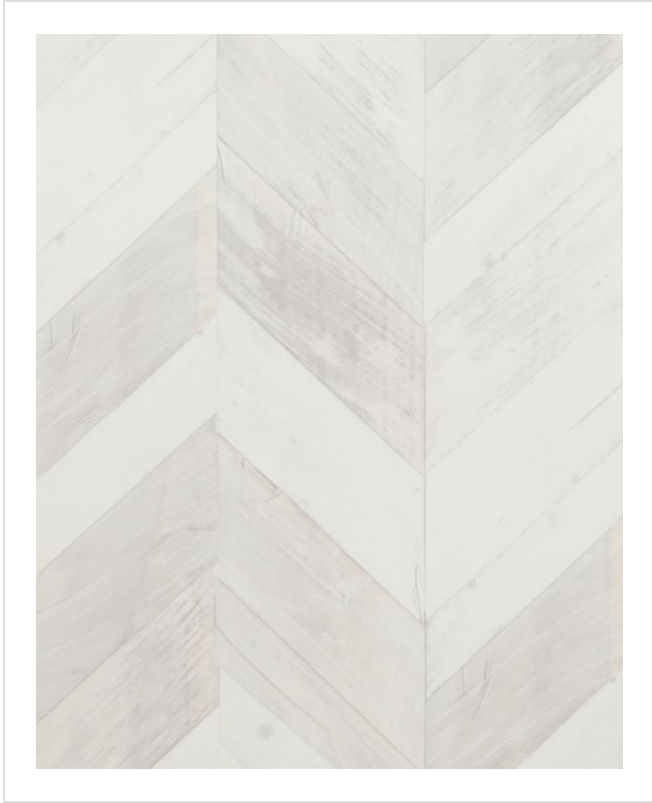

# Essentials Collection

ESS217991

Urban themed surfaces mix with vintage tiles and kilim prints

All designs in Essentials Collection (56)

**Essentials Collection** is in our Range of coordinating designs binder