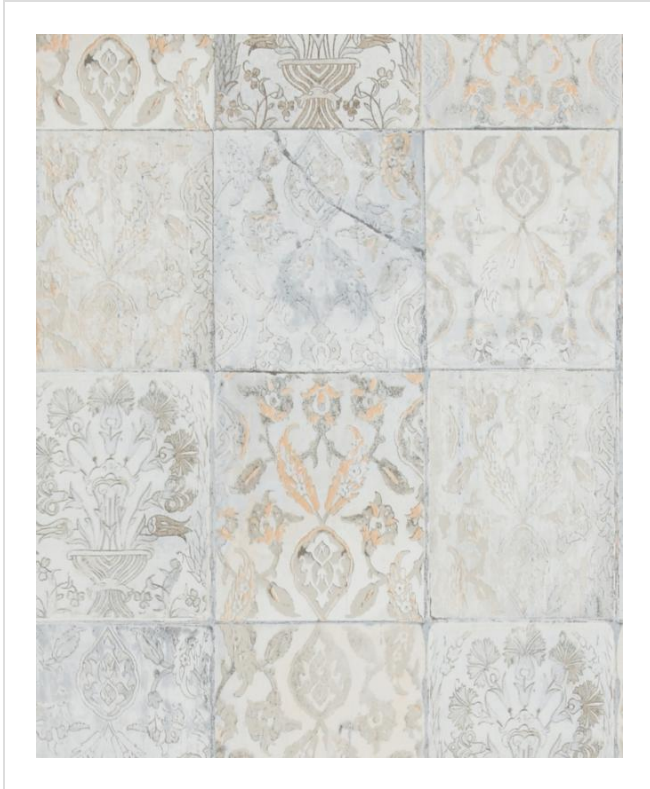

Essentials Collection

ESS218014

Urban themed surfaces mix with vintage tiles and kilim prints

All designs in Essentials Collection (56)

Essentials Collection is in our Range of coordinating designs binder

✉ My library needs updating. Please contact me

Specification

[53 - 68cm wide wallcovering ▶](#)

53cm wide

Sold by the Roll

[Euroclass B ▶](#)

📄 Technical data downloads

[essentials-2016-collection-technical-data.pdf](#) 📄