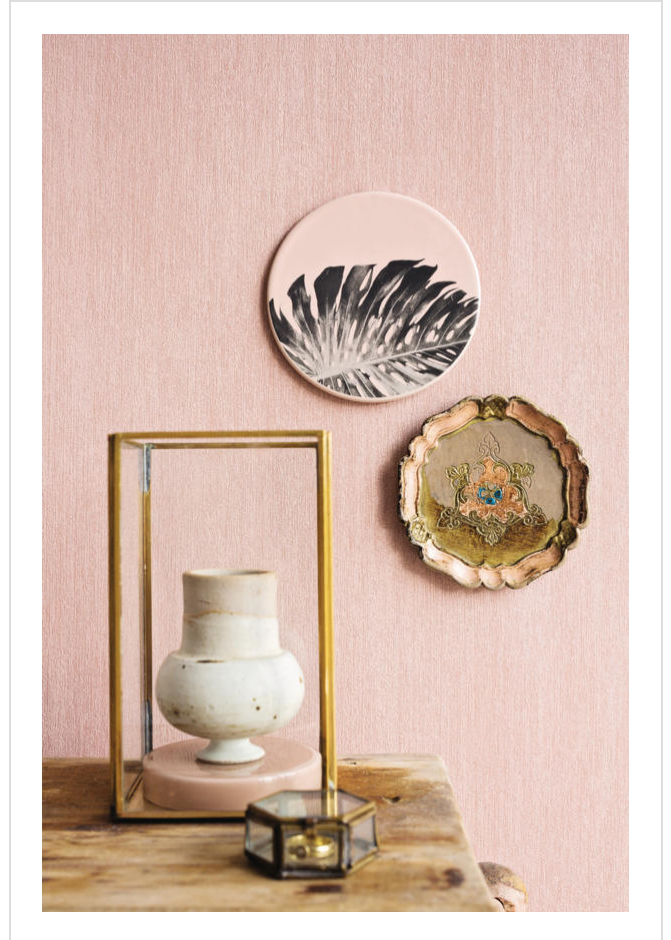

# Essentials Collection

ESS48490

Urban themed surfaces mix with vintage tiles and kilim prints

All designs in Essentials Collection (56)

**Essentials Collection** is in our Range of coordinating designs binder