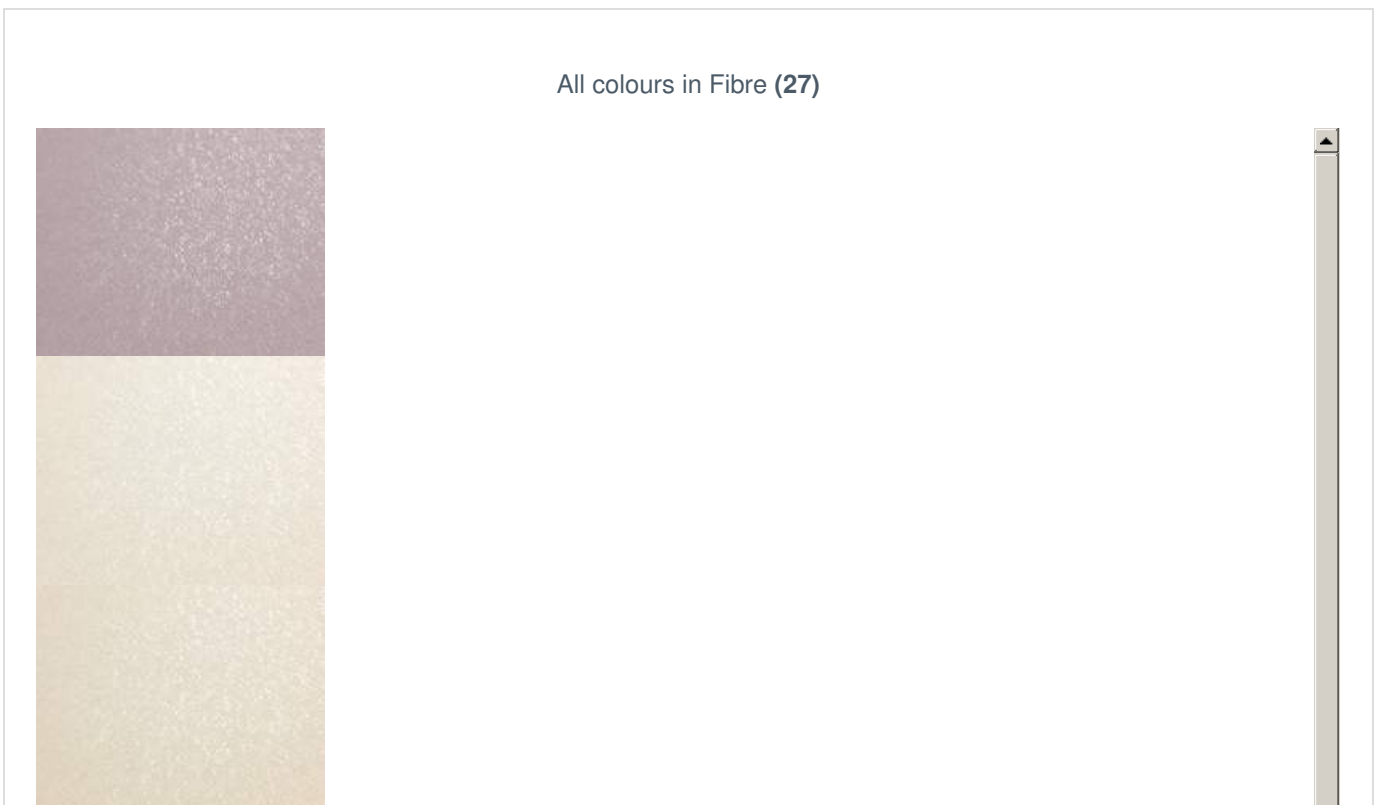

Fibre

FIB66

Rice paper inspired texture with just a hint of shimmer

All colours in Fibre (27)

Fibre is in our [Blue](#) binder

My library needs updating. Please contact me

Specification

[Fabric backed vinyl wallcovering ▶](#)

137cm wide

Sold by the Linear metre

[Euroclass B ▶](#)

Light reflectance (LRV) 21

[📄 Technical data downloads](#)

[fibre-technical-data-download.pdf 📄](#)

If you like **Fibre**, you might like...

Infinity