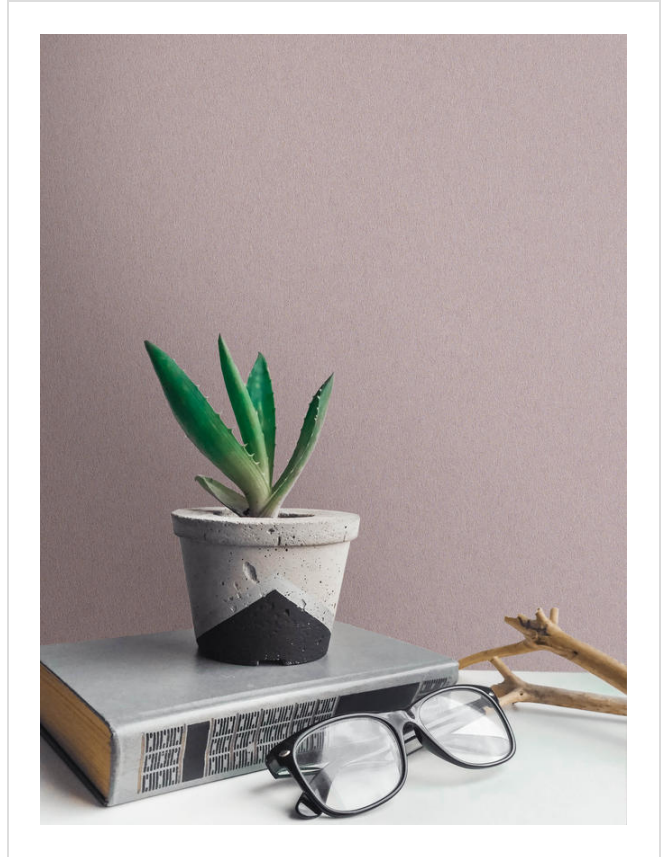

Fibre

FIB77

Rice paper inspired texture with just a hint of shimmer

All colours in Fibre (27)

Fibre is in our **Blue** binder

My library needs updating. Please contact me

Specification

[Fabric backed vinyl wallcovering ▶](#)

137cm wide

Sold by the Linear metre

[Euroclass B ▶](#)

Light reflectance (LRV) 6

📄 [Technical data downloads](#)

[fibre-technical-data-download.pdf](#) 📄

If you like **Fibre**, you might like...

Infinity