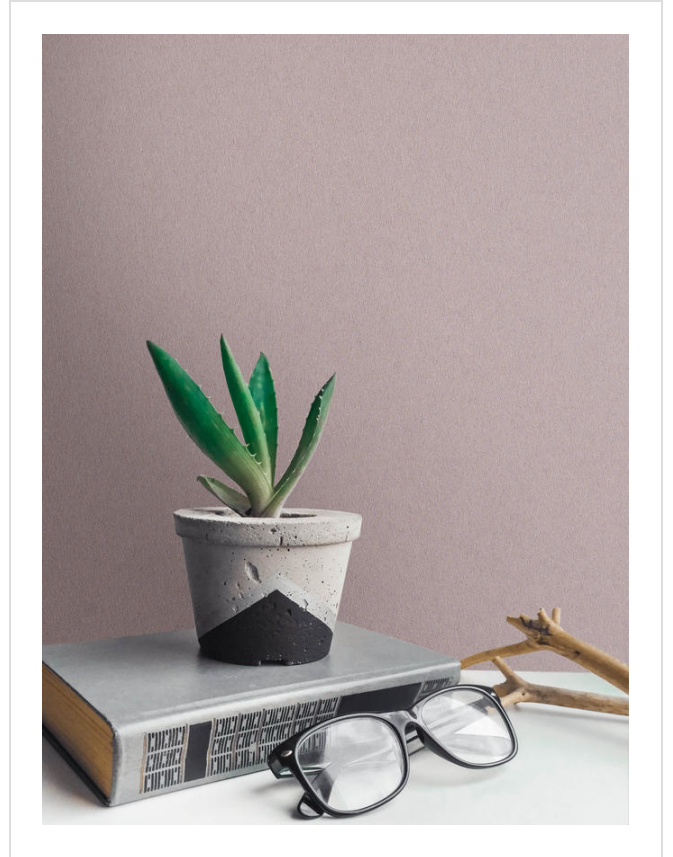

# Fibre

FIB99

Rice paper inspired texture with just a hint of shimmer

All colours in Fibre (27)

**Fibre** is in our **Blue** binder

My library needs updating. Please contact me

## Specification

[Fabric backed vinyl wallcovering ▶](#)

137cm wide

Sold by the Linear metre

[Euroclass B ▶](#)

Light reflectance (LRV) 4

[📄 Technical data downloads](#)

[fibre-technical-data-download.pdf 📄](#)