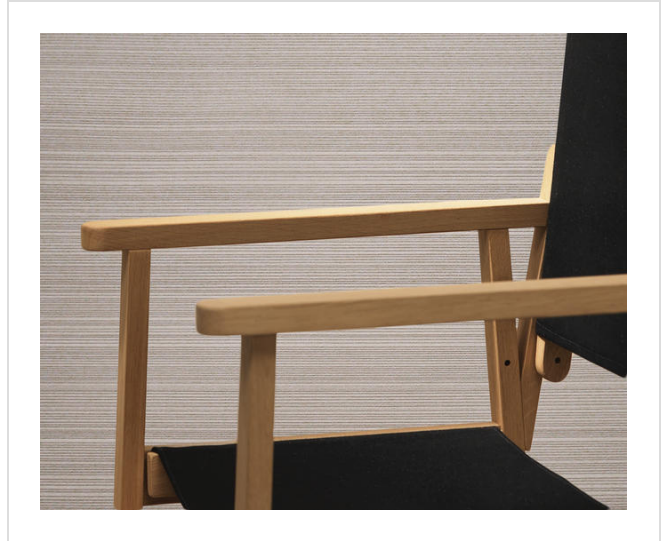

Fine Line

FIN69