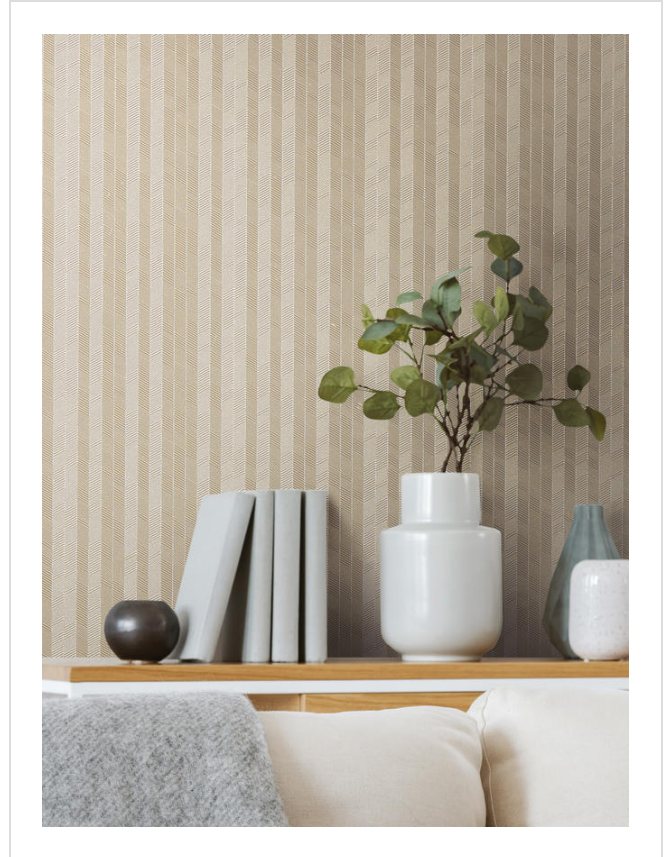

Fletcher

FLE53525

Modern heritage : chevron texture in matt, metallic and pearlescent finishes

More colours in Fletcher (14)

Fletcher is in our **Orange** binder

✉ My library needs updating. Please contact me

Specification

[Fabric backed vinyl wallcovering ▶](#)

137cm wide

Sold by the Linear metre

[Euroclass C ▶](#)

Light reflectance (LRV) 45

↓ Technical data downloads

[fletcher-technical-info.pdf](#) 📄