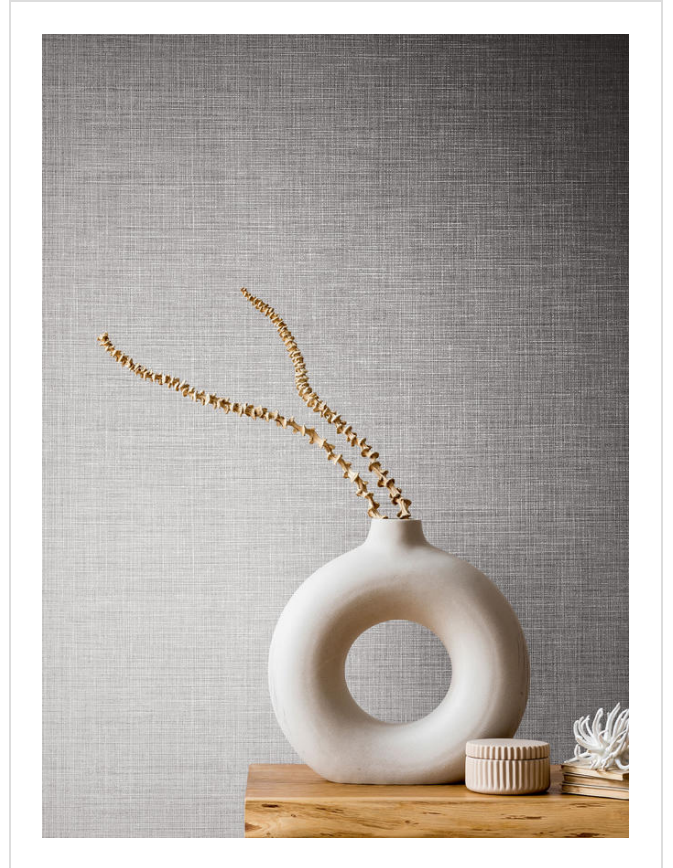

# Fresh Mesh

FREM47925

Versatile linen weave texture. Coordinates with Fresh Plaid

All colours in Fresh Mesh (24)

**Fresh Mesh** is in our Internet Exclusive binder

My library needs updating. Please contact me

### Specification

[Fabric backed vinyl wallcovering ▶](#)

137cm wide

Sold by the Linear metre

[Euroclass C ▶](#)

Light reflectance (LRV) 67

 [Technical data downloads](#)

[fresh-mesh-technical-data.pdf](#) 

If you like **Fresh Mesh**, you might like...

Fret

Seesaw Weave