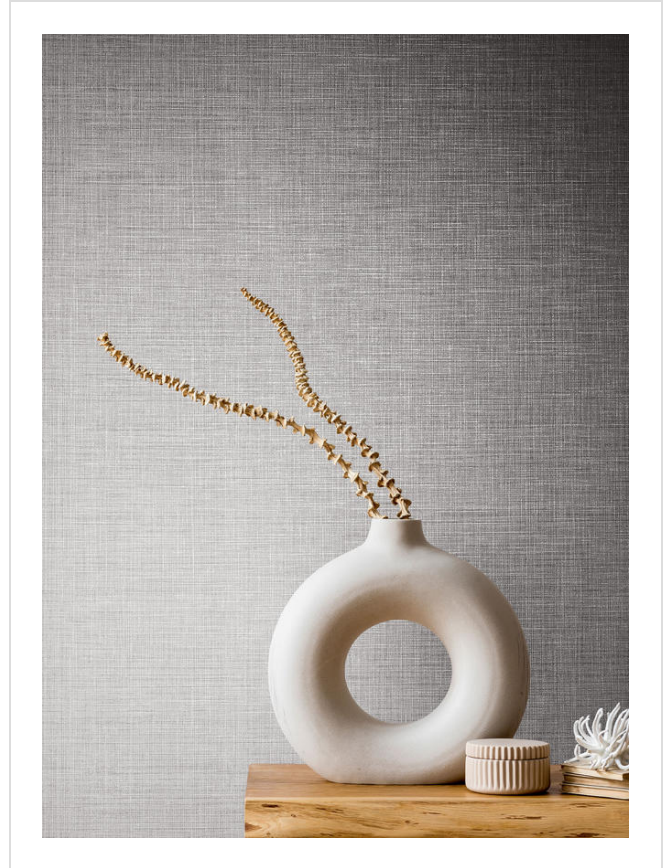

Fresh Mesh

FREM47927

Versatile linen weave texture. Coordinates with Fresh Plaid

All colours in Fresh Mesh (24)

Fresh Mesh is in our Internet Exclusive binder

✉ My library needs updating. Please contact me

Specification

[Fabric backed vinyl wallcovering ▶](#)

137cm wide

Sold by the Linear metre

[Euroclass C ▶](#)

Light reflectance (LRV) 15

↓ Technical data downloads

[fresh-mesh-technical-data.pdf](#) 📄

If you like **Fresh Mesh**, you might like...

Fret

Seesaw Weave