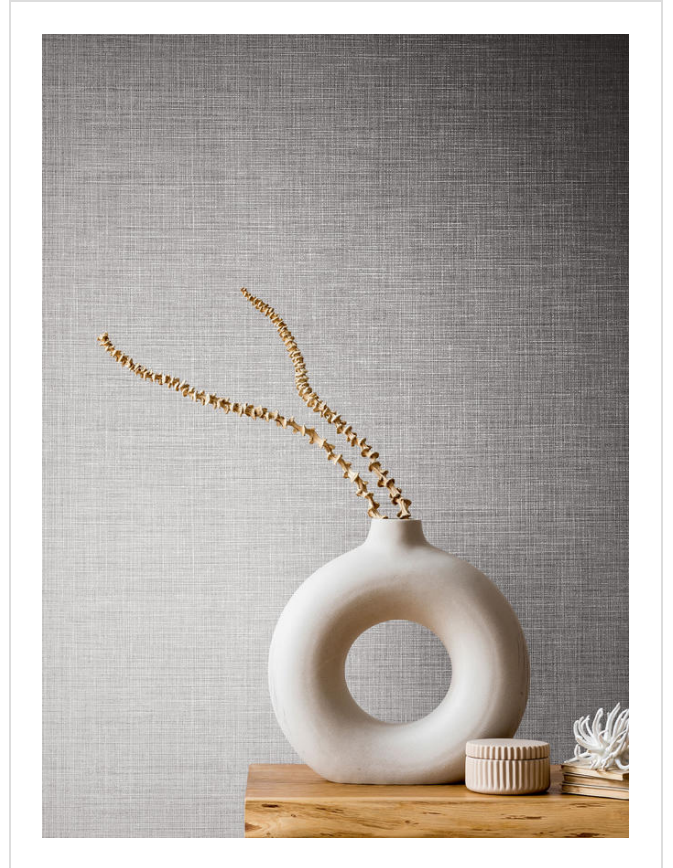

# Fresh Mesh

FREM47929

Versatile linen weave texture. Coordinates with Fresh Plaid

All colours in Fresh Mesh (24)

**Fresh Mesh** is in our Internet Exclusive binder

✉ My library needs updating. Please contact me

### Specification

[Fabric backed vinyl wallcovering ▶](#)

137cm wide

Sold by the Linear metre

[Euroclass C ▶](#)

Light reflectance (LRV) 51

↓ Technical data downloads

[fresh-mesh-technical-data.pdf](#) 📄

If you like **Fresh Mesh**, you might like...

Fret

Seesaw Weave