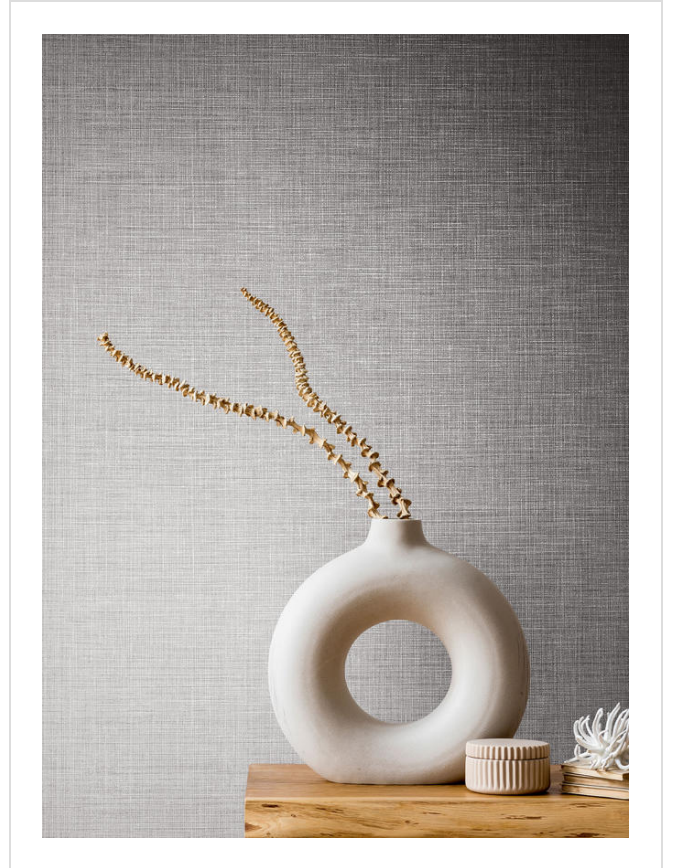

# Fresh Mesh

FREM47930

Versatile weave texture. Coordinates with Fresh Plaid

All colours in Fresh Mesh (24)

**Fresh Mesh** is in our Internet Exclusive binder

✉ My library needs updating. Please contact me

### Specification

[Fabric backed vinyl wallcovering ▶](#)

137cm wide

Sold by the Linear metre

[Euroclass C ▶](#)

Light reflectance (LRV) 47

↓ Technical data downloads

[fresh-mesh-technical-data.pdf](#) [image.png](#) [image.png](#)

If you like **Fresh Mesh**, you might like...

Fret

Fandango