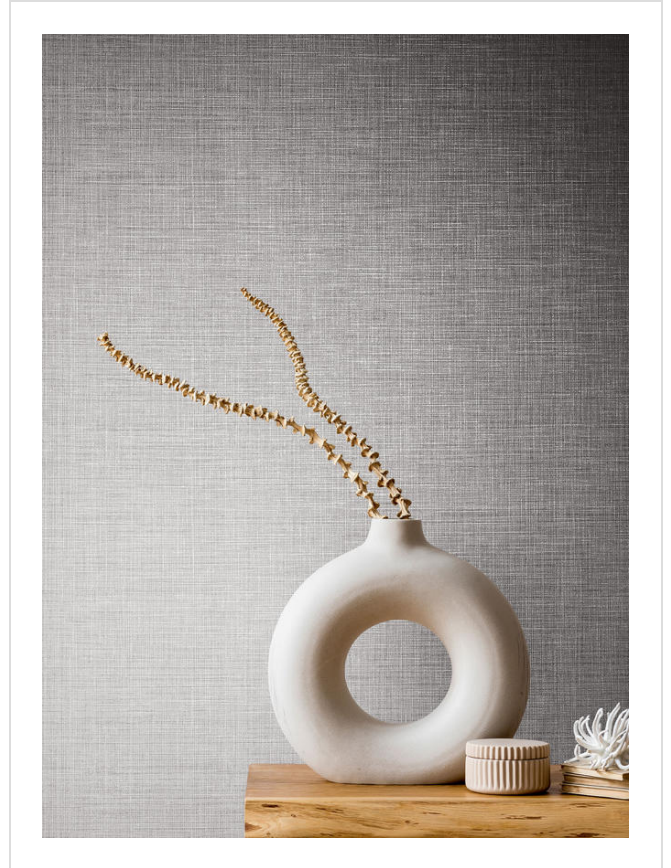

Fresh Mesh

FREM47933

Versatile linen weave texture. Coordinates with Fresh Plaid

All colours in Fresh Mesh (24)

Fresh Mesh is in our Internet Exclusive binder

My library needs updating. Please contact me

Specification

[Fabric backed vinyl wallcovering ▶](#)

137cm wide

Sold by the Linear metre

[Euroclass C ▶](#)

Light reflectance (LRV) 61

 [Technical data downloads](#)

[fresh-mesh-technical-data.pdf](#) 

If you like **Fresh Mesh**, you might like...

Fret

Seesaw Weave