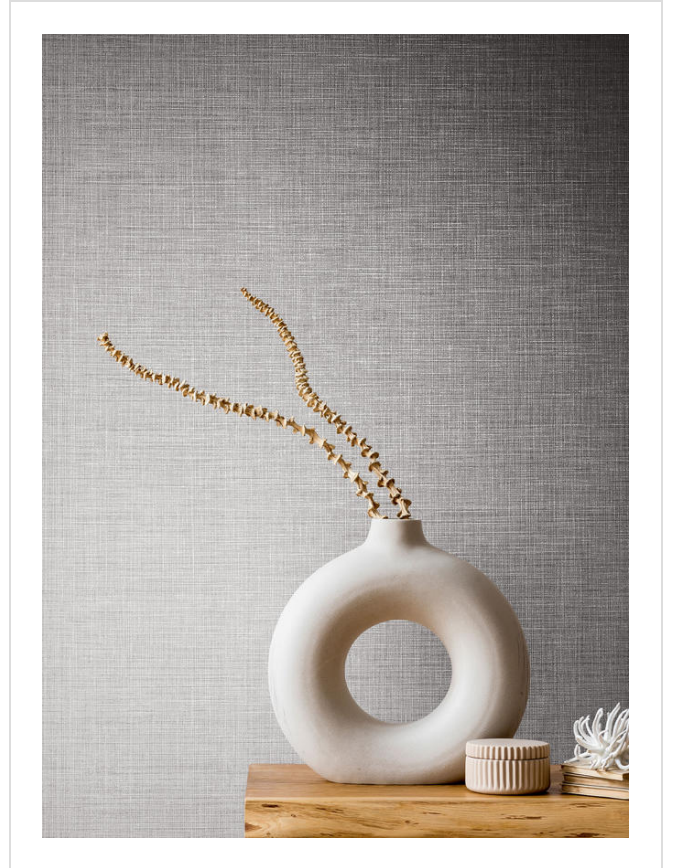

Fresh Mesh

FREM47934

Versatile linen weave texture. Coordinates with Fresh Plaid

All colours in Fresh Mesh (24)

Fresh Mesh is in our Internet Exclusive binder

✉ My library needs updating. Please contact me

Specification

[Fabric backed vinyl wallcovering ▶](#)

137cm wide

Sold by the Linear metre

[Euroclass C ▶](#)

Light reflectance (LRV) 54

↓ Technical data downloads

[fresh-mesh-technical-data.pdf](#) 📄

If you like **Fresh Mesh**, you might like...

Fret

Seesaw Weave