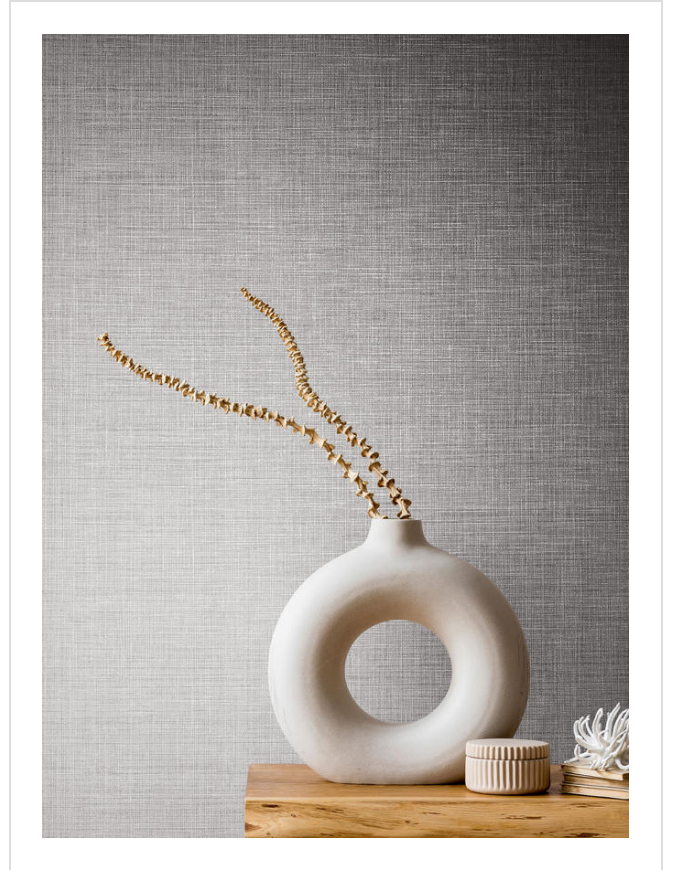

Fresh Mesh

FREM47935

Versatile weave texture. Coordinates with Fresh Plaid

All colours in Fresh Mesh (24)

Fresh Mesh is in our Internet Exclusive binder

✉ My library needs updating. Please contact me

Specification

[Fabric backed vinyl wallcovering ▶](#)

137cm wide

Sold by the Linear metre

[Euroclass C ▶](#)

Light reflectance (LRV) 36

↓ Technical data downloads

[fresh-mesh-technical-data.pdf](#) 📄

If you like **Fresh Mesh**, you might like...

Fret

Fandango