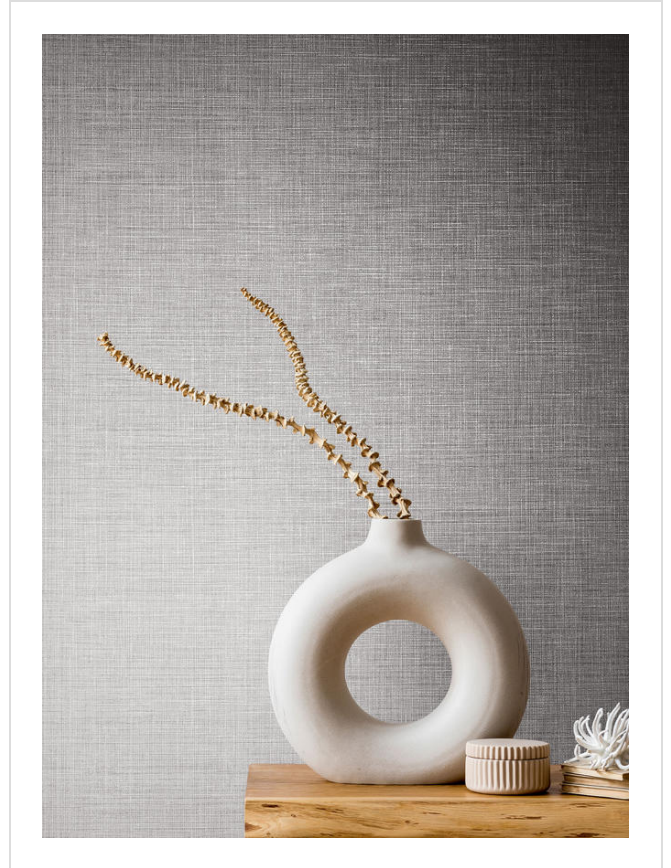

Fresh Mesh

FREM47935

Versatile linen weave texture. Coordinates with Fresh Plaid

All colours in Fresh Mesh (24)

Fresh Mesh is in our Internet Exclusive binder

✉ My library needs updating. Please contact me

Specification

[Fabric backed vinyl wallcovering ▶](#)

137cm wide

Sold by the Linear metre

[Euroclass C ▶](#)

Light reflectance (LRV) 36

↓ Technical data downloads

[fresh-mesh-technical-data.pdf](#) 📄

If you like **Fresh Mesh**, you might like...

Fret

Seesaw Weave