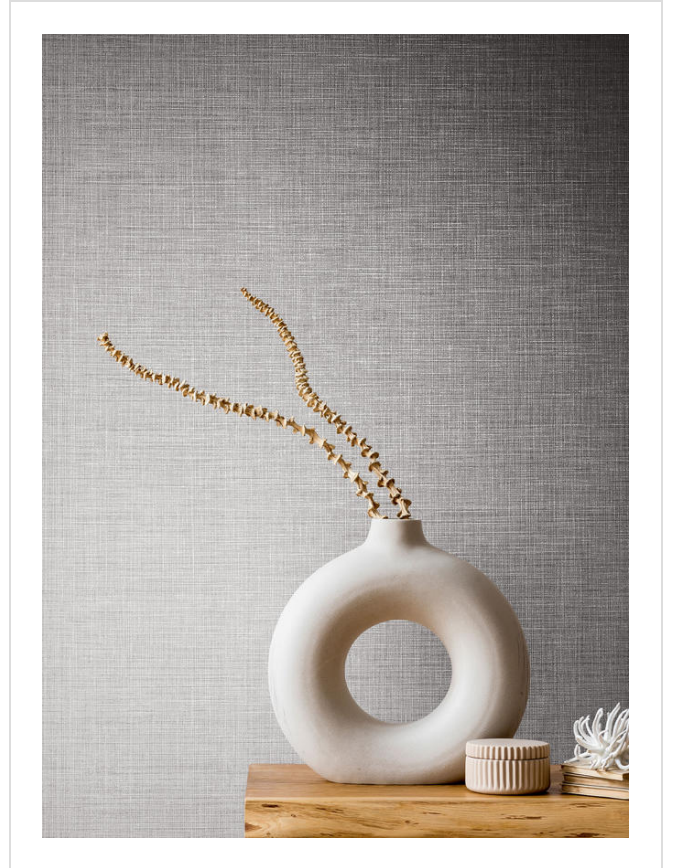

Fresh Mesh

FREM47938

Versatile linen weave texture. Coordinates with Fresh Plaid

All colours in Fresh Mesh (24)

Fresh Mesh is in our Internet Exclusive binder

✉ My library needs updating. Please contact me

Specification

[Fabric backed vinyl wallcovering ▶](#)

137cm wide

Sold by the Linear metre

[Euroclass C ▶](#)

Light reflectance (LRV) 50

↓ Technical data downloads

[fresh-mesh-technical-data.pdf](#) 📄

If you like **Fresh Mesh**, you might like...

Fret

Seesaw Weave