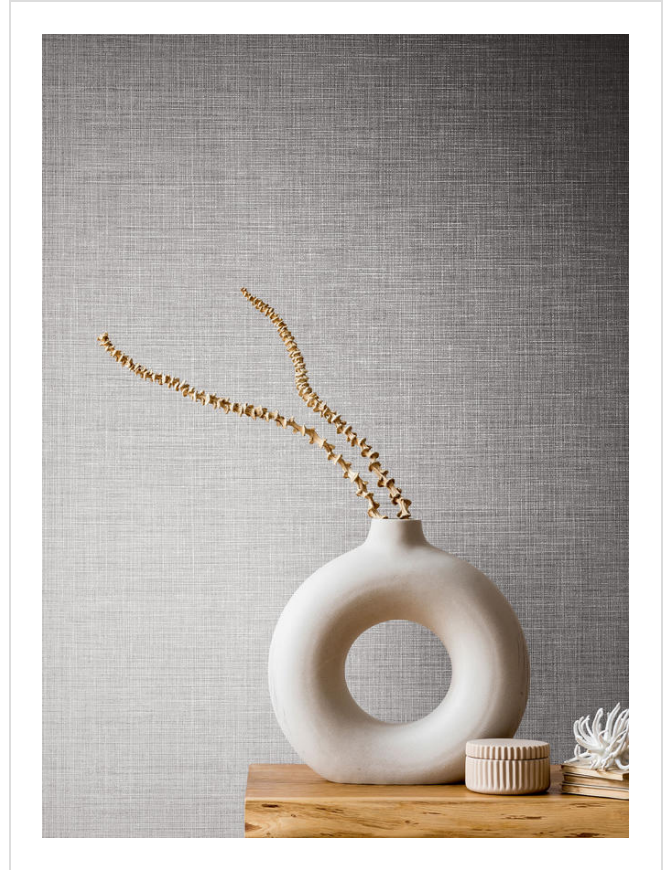

Fresh Mesh

FREM47941

Versatile linen weave texture. Coordinates with Fresh Plaid

All colours in Fresh Mesh (24)

Fresh Mesh is in our Internet Exclusive binder

✉ My library needs updating. Please contact me

Specification

[Fabric backed vinyl wallcovering ▶](#)

137cm wide

Sold by the Linear metre

[Euroclass C ▶](#)

Light reflectance (LRV) 77

↓ Technical data downloads

[fresh-mesh-technical-data.pdf](#) 📄

If you like **Fresh Mesh**, you might like...

Fret

Seesaw Weave